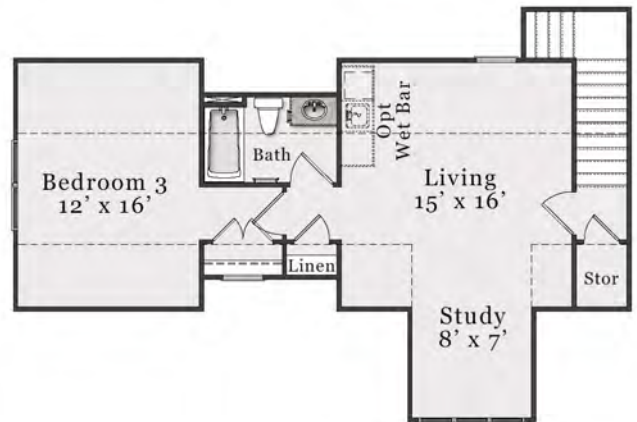

**HOMESITE**

LOT 35

648 BRAMBLE LANE

CLAYTON, NC 27527

First Floor

Second Floor

**Disclaimer:**

All dimensions are approximate. Drawings and photos are for illustrative purposes only. Information is subject to change without notice. McKee Homes does not represent or guarantee that color selections made in our Interactive Design App will look identical to siding and trim colors in the field. Not all color selections are guaranteed to be approved. 10/24/2022.