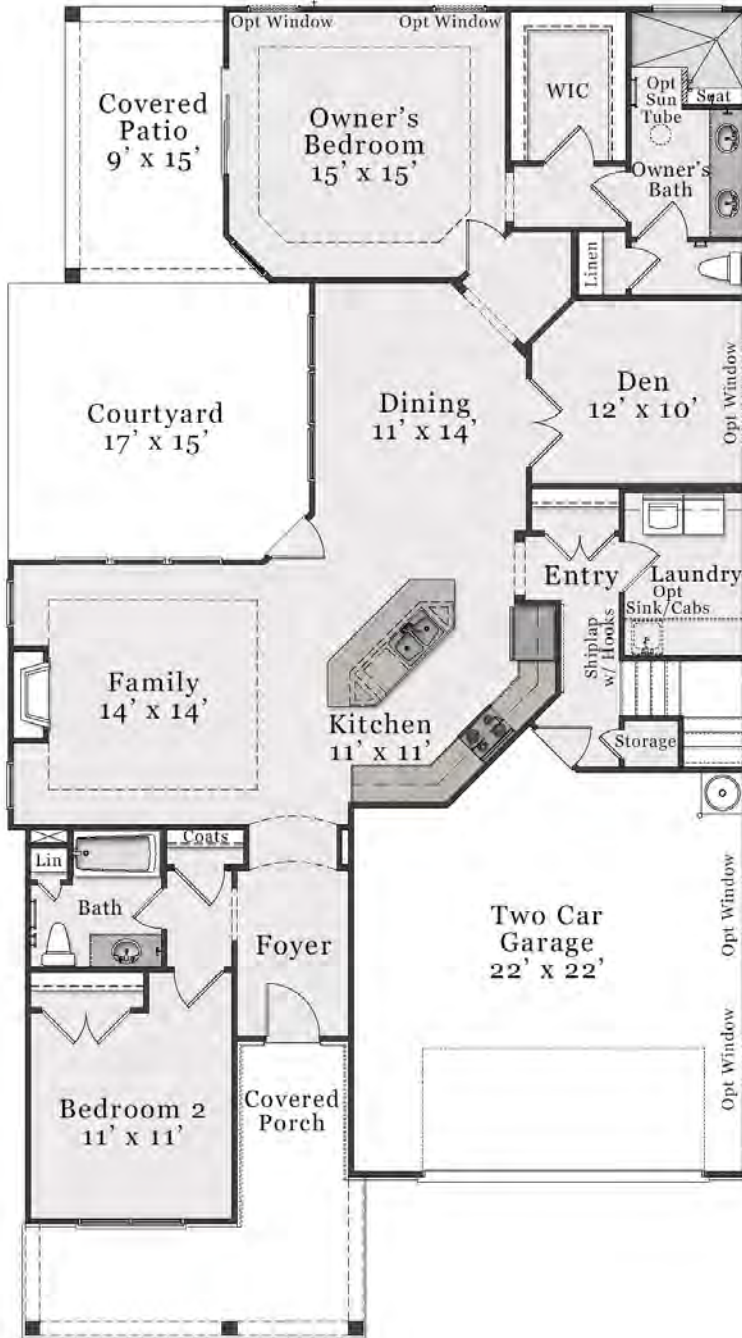

**HOMESITE**

LOT 35

648 BRAMBLE LANE

CLAYTON, NC 27527

First Floor

Second Floor

**Disclaimer:**

All dimensions are approximate. Drawings and photos are for illustrative purposes only. Information is subject to change without notice. McKee Homes does not represent or guarantee that color selections made in our Interactive Design App will look identical to siding and trim colors in the field. Not all color selections are guaranteed to be approved. 10/24/2022.