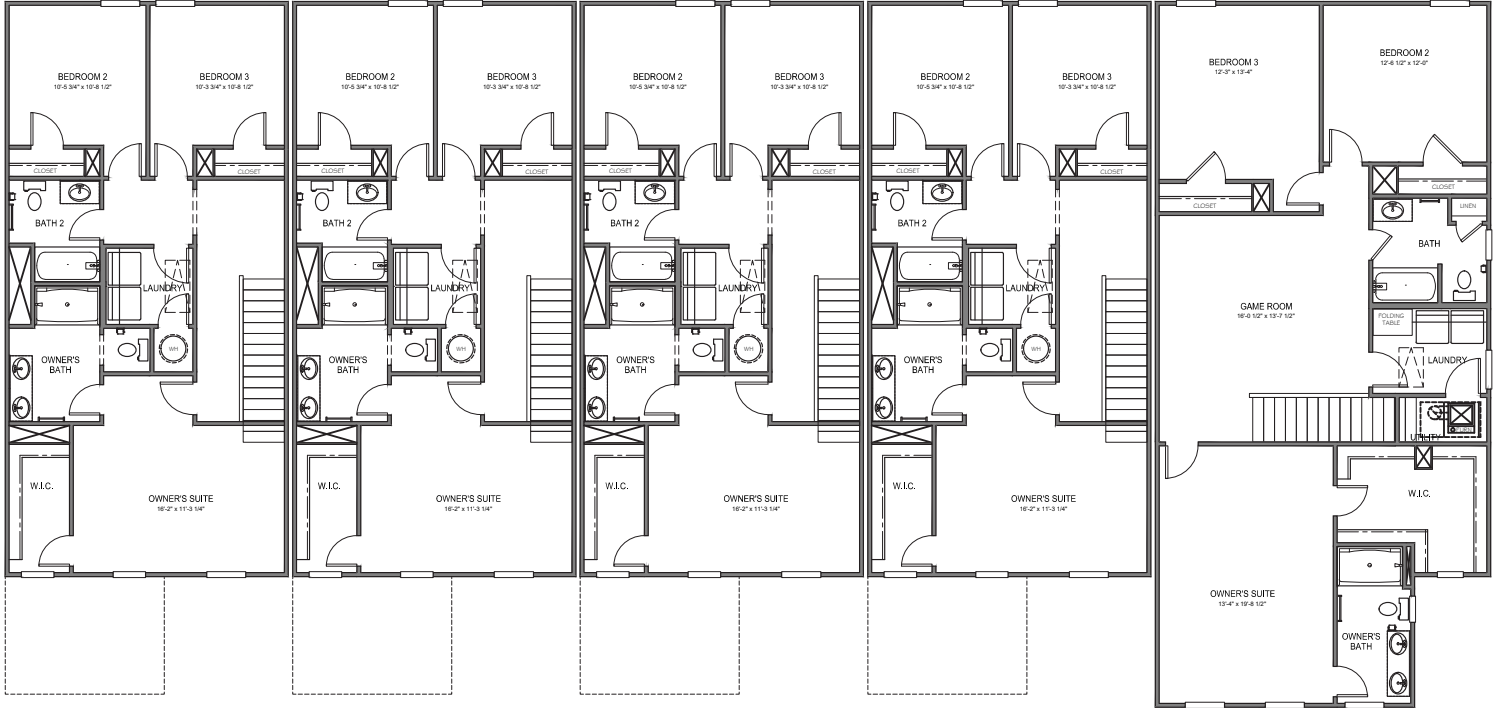

First Floor

FOR MORE INFO CONTACT

TRUE HOMES | 704.271.1191 | INFO@TRUEHOMESUSA.COM

Find us on   
TrueHomesUSA.com

THE ELON/LONGFIELD TOWNHOME at CROSSINGS at FLOWERS PLANTATION

Bedrooms 3 Bathrooms 2.5

Lot 91