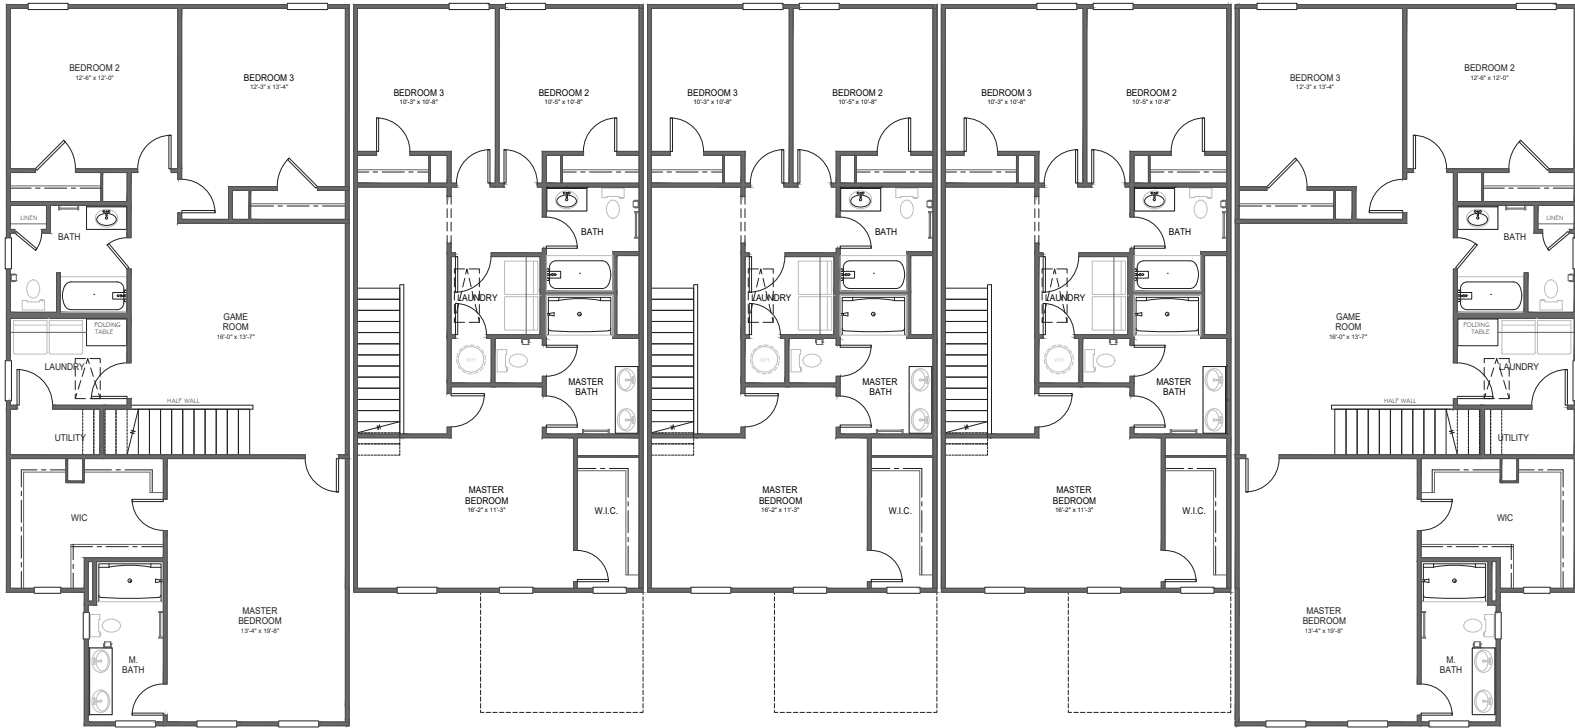

THE ELON/LONGFIELD TOWNHOME at CROSSINGS at FLOWERS PLANTATION

Bedrooms 3 Bathrooms 2.5

Lot 5 Lot 4 Lot 3 Lot 2 Lot 1

First Floor

FOR MORE INFO CONTACT
TRUE HOMES | 704.271.1191 | INFO@TRUEHOMESUSA.COM

Find us on   
TrueHomesUSA.com

THE ELON/LONGFIELD TOWNHOME at CROSSINGS at FLOWERS PLANTATION

Bedrooms 3 Bathrooms 2.5

Lot 5

Lot 4

Lot 3

Lot 2

Lot 1

Second Floor