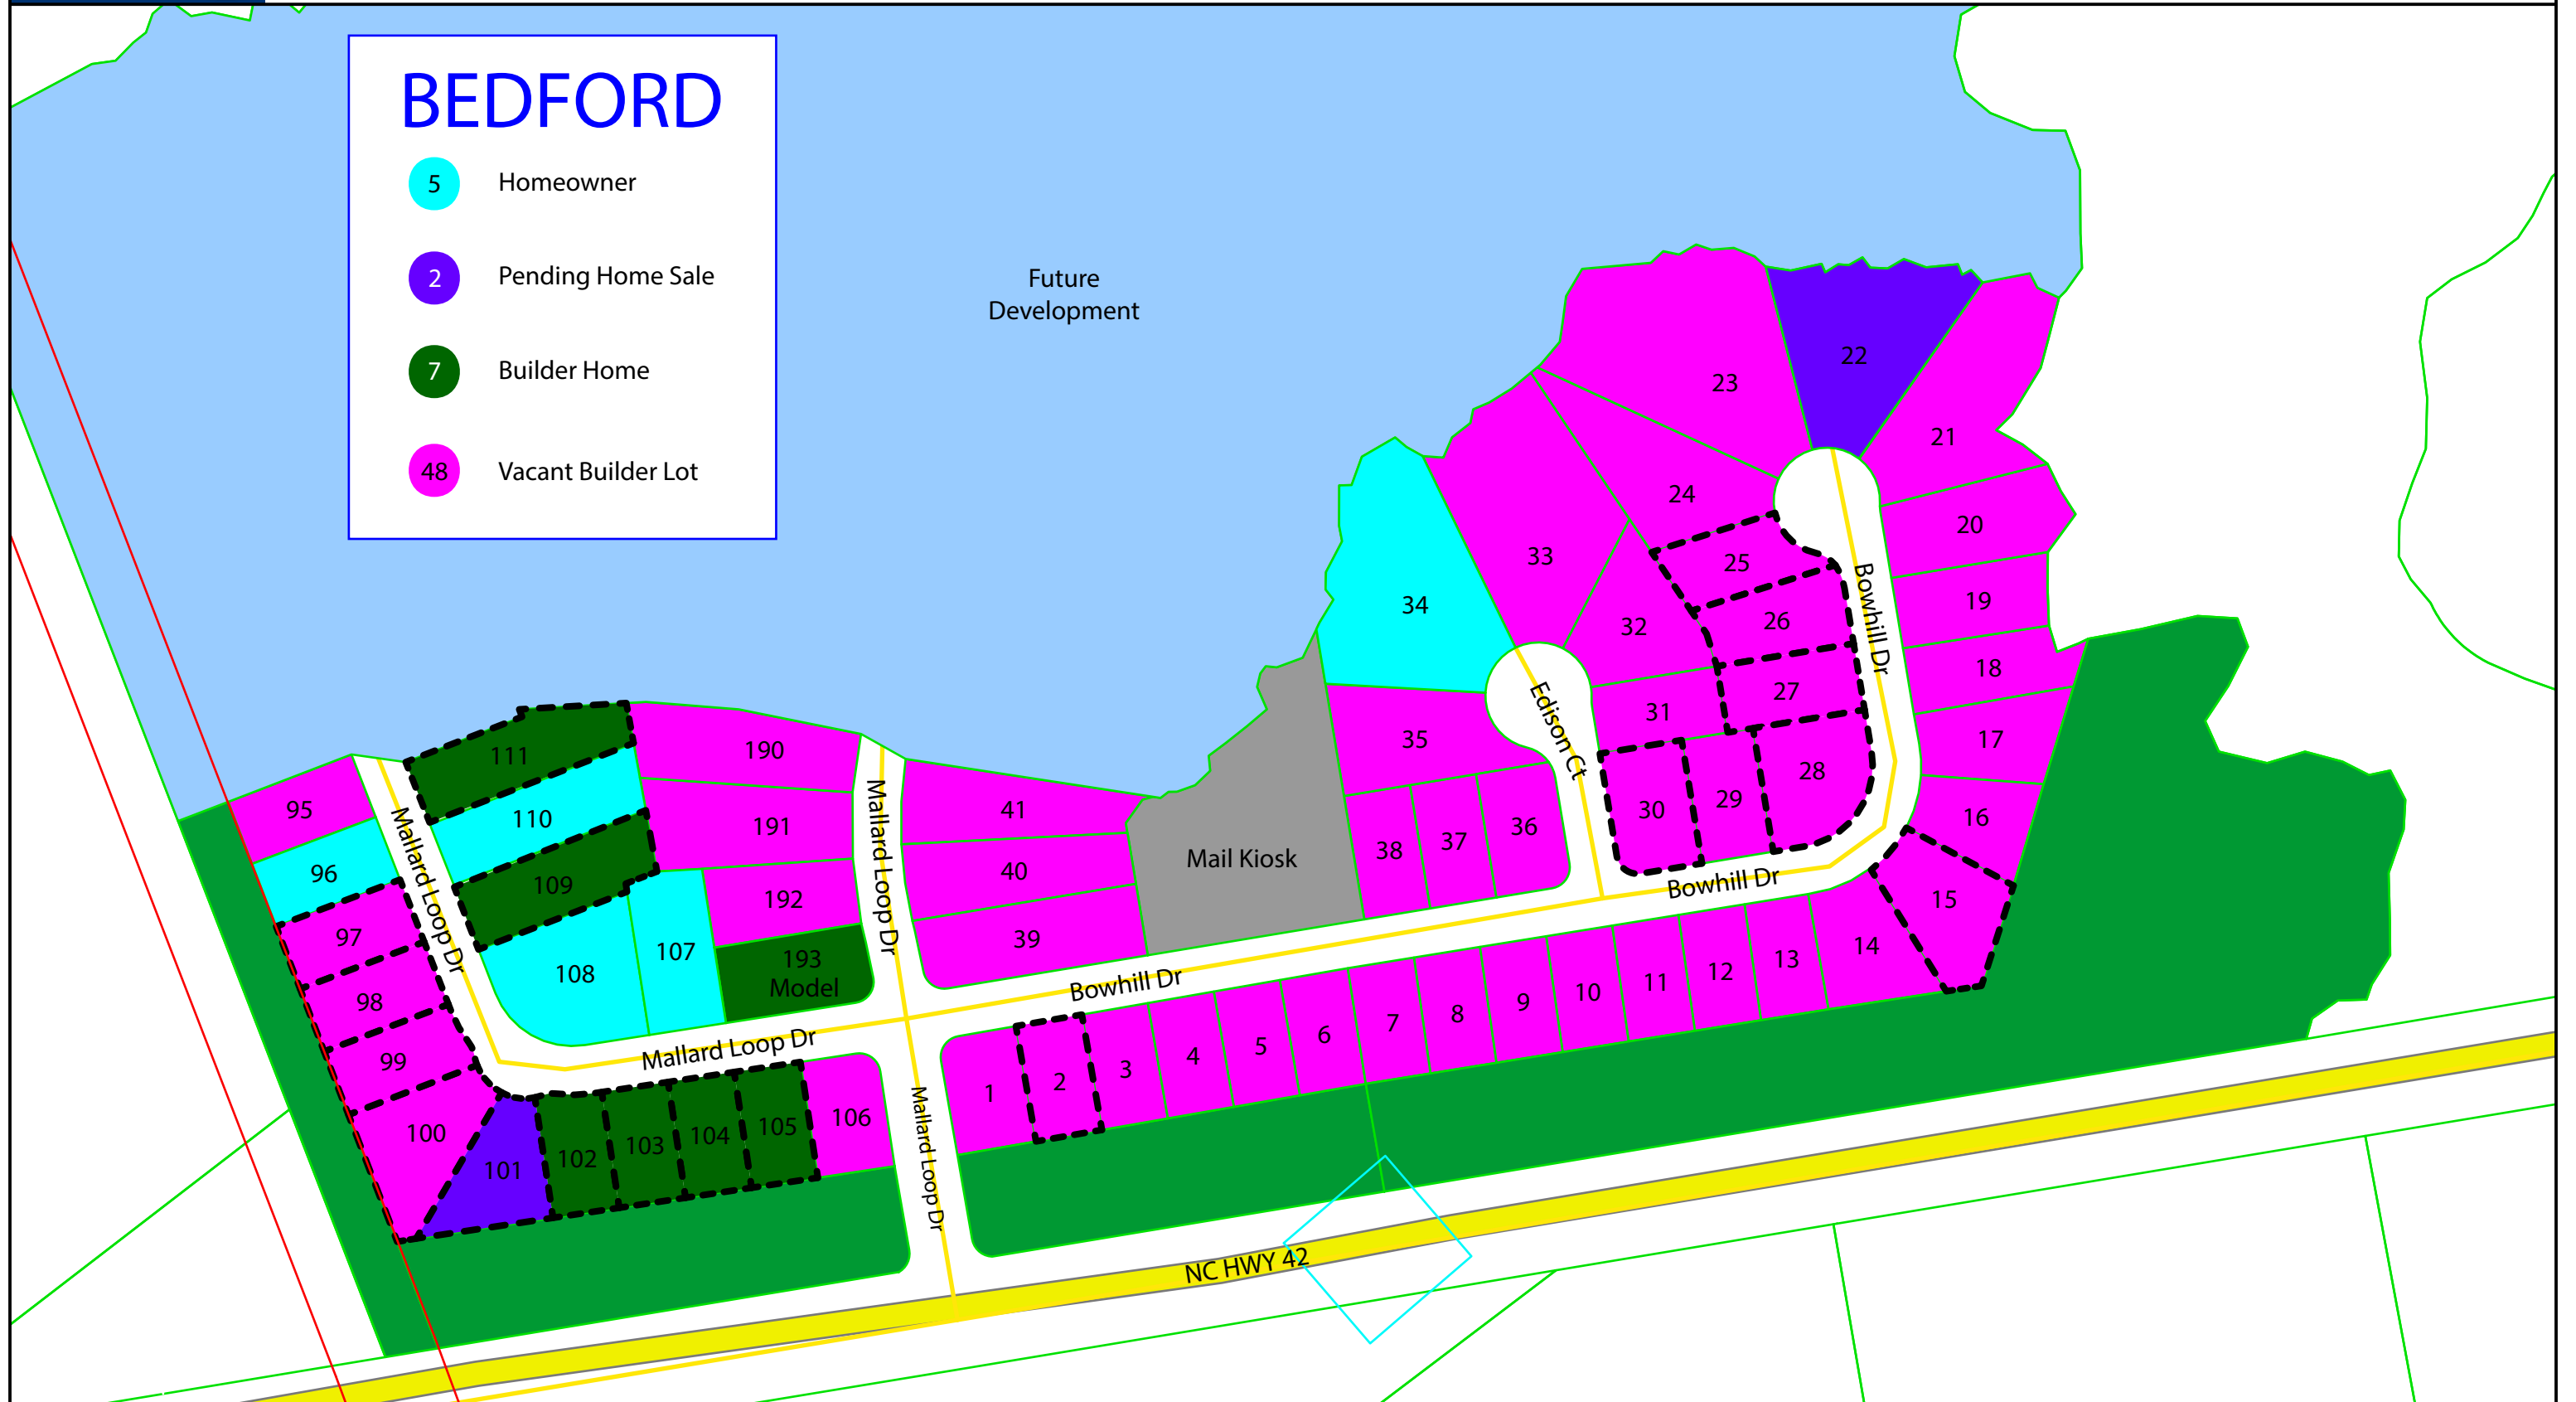

BEDFORD

- 5 Homeowner
- 2 Pending Home Sale
- 7 Builder Home
- 48 Vacant Builder Lot

Future Development

Scale: 1:1797 - 1 in. = 149.72 feet

(The scale is only accurate when printed landscape on a 11 x 17 size sheet with no page scaling.)