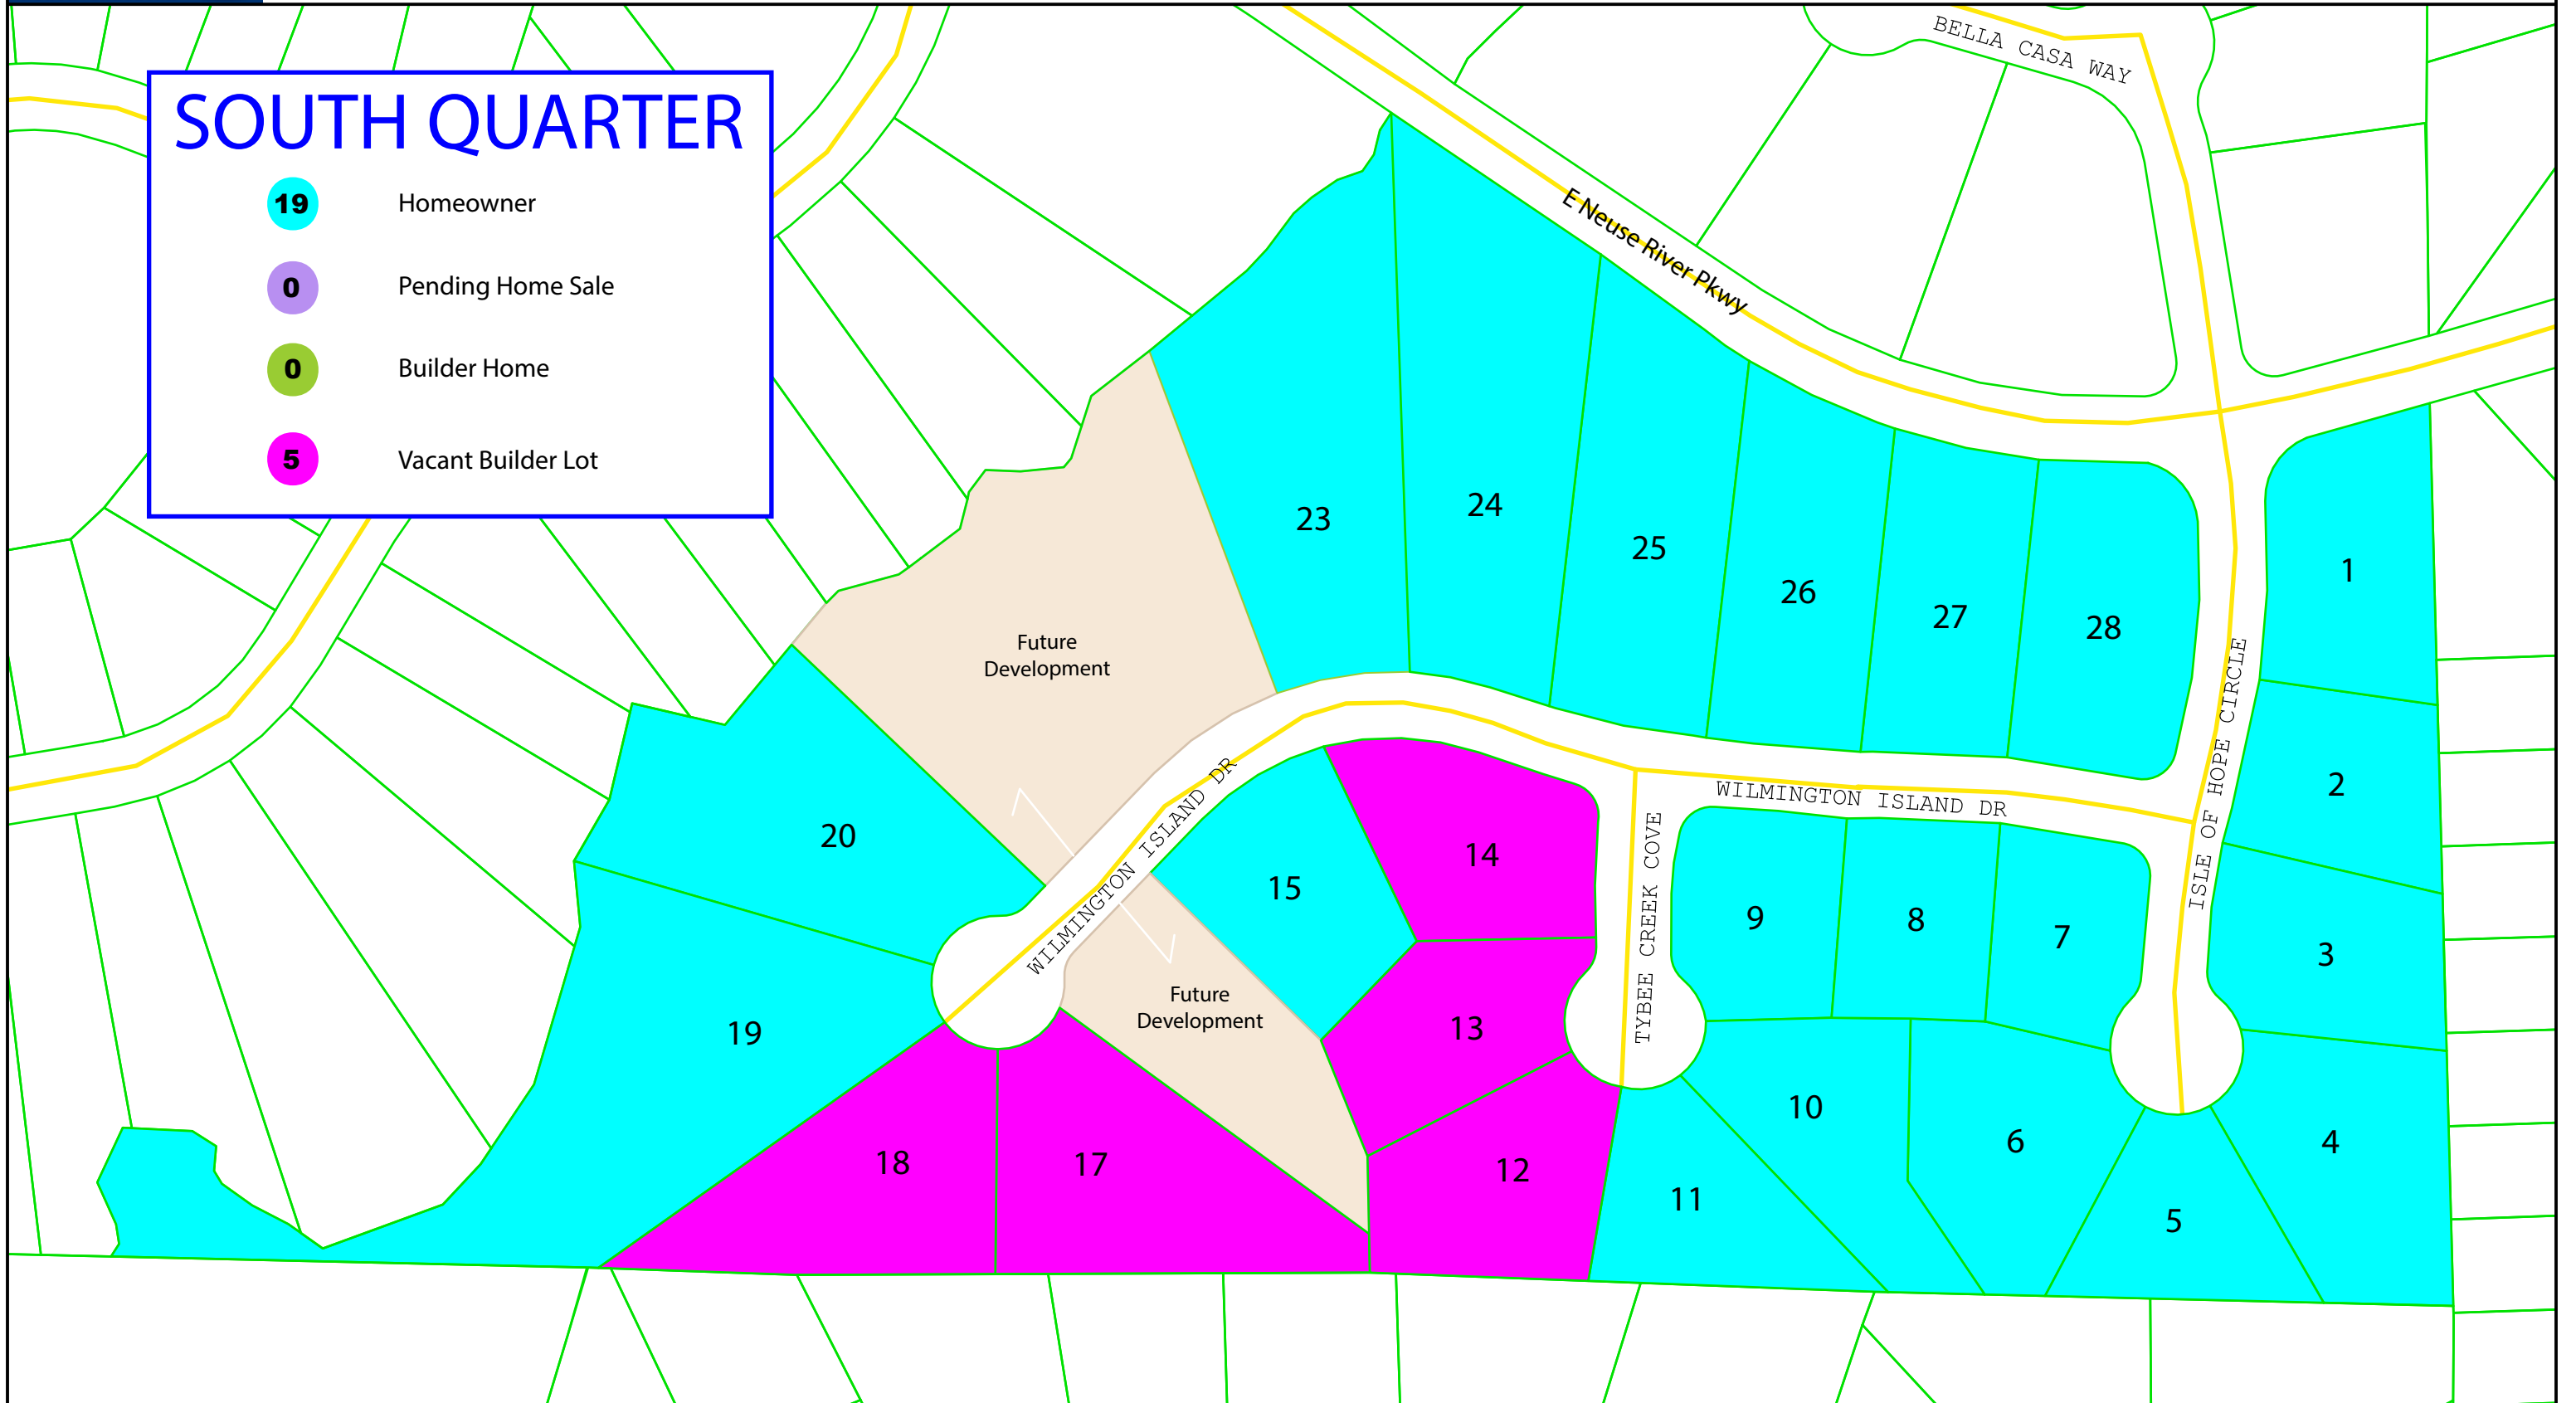

# SOUTH QUARTER

- 19 Homeowner
- 0 Pending Home Sale
- 0 Builder Home
- 5 Vacant Builder Lot

Scale: 1:1435 - 1 in. = 119.62 feet

(The scale is only accurate when printed landscape on a 11 x 17 size sheet with no page scaling.)