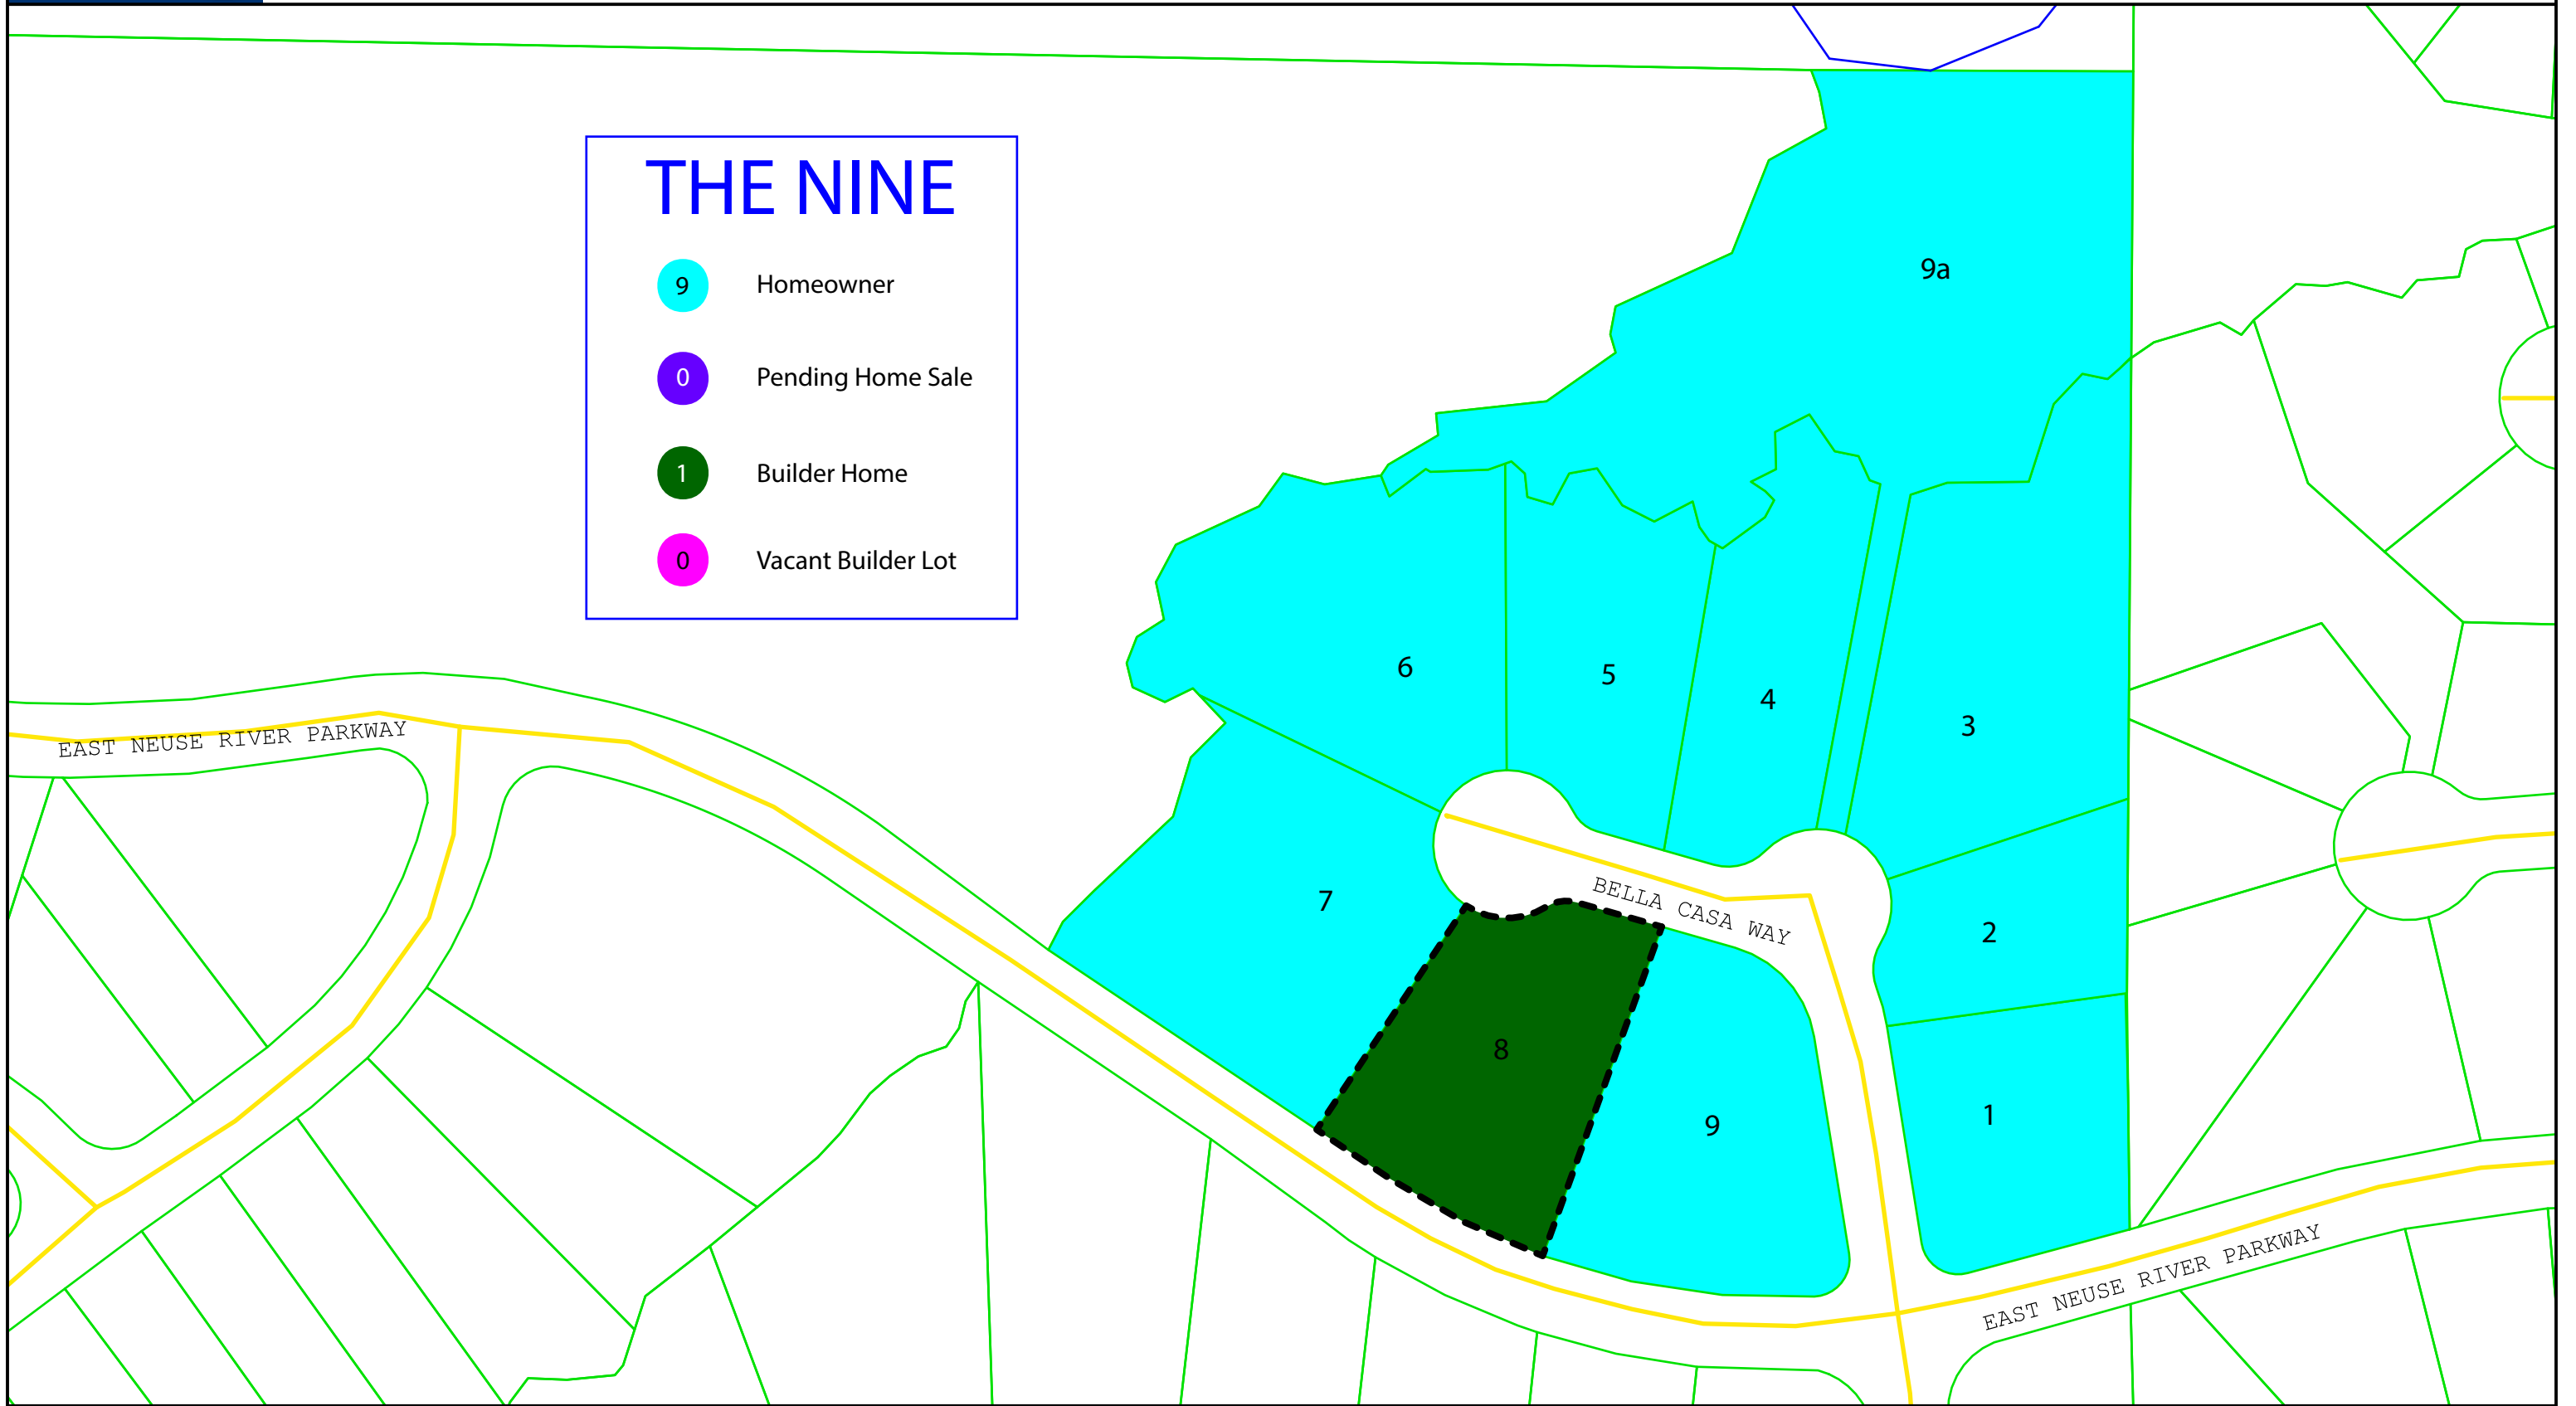

# THE NINE

- 9 Homeowner
- 0 Pending Home Sale
- 1 Builder Home
- 0 Vacant Builder Lot

Scale: 1:1294 - 1 in. = 107.8 feet

(The scale is only accurate when printed landscape on a 11 x 17 size sheet with no page scaling.)