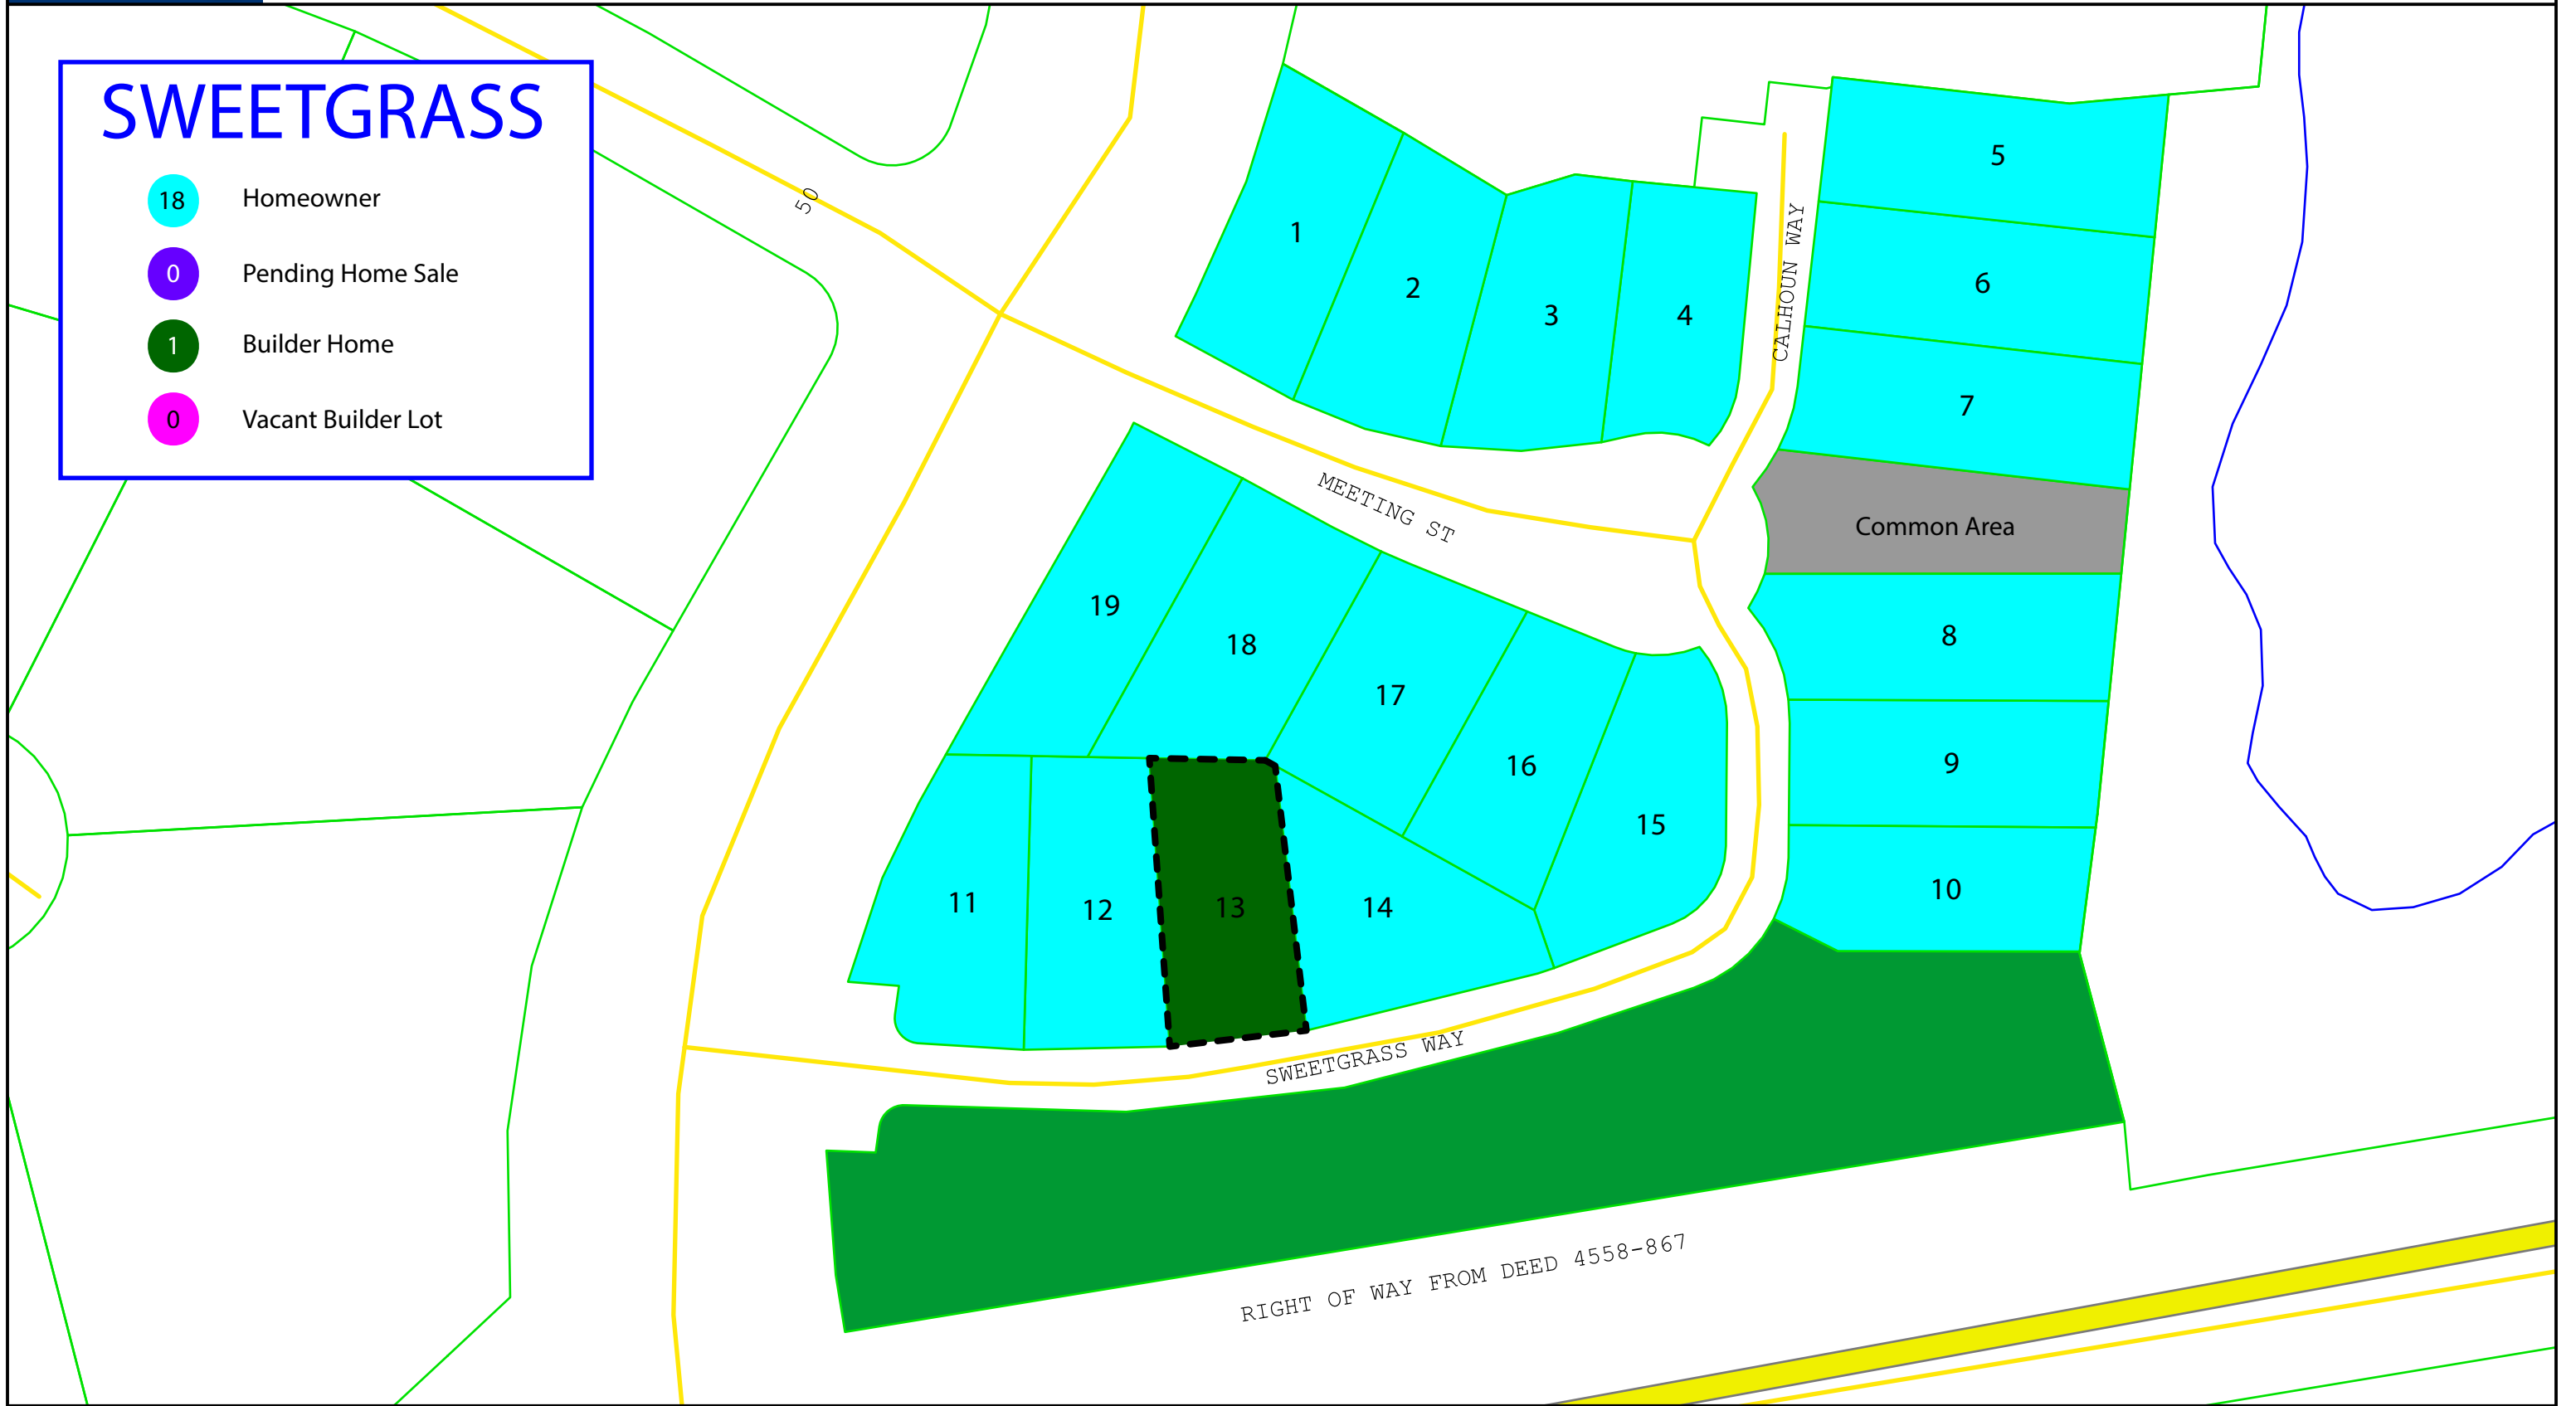

SWEETGRASS

- 18 Homeowner
- 0 Pending Home Sale
- 1 Builder Home
- 0 Vacant Builder Lot

Scale: 1:762 - 1 in. = 63.5 feet

(The scale is only accurate when printed landscape on a 11 x 17 size sheet with no page scaling.)