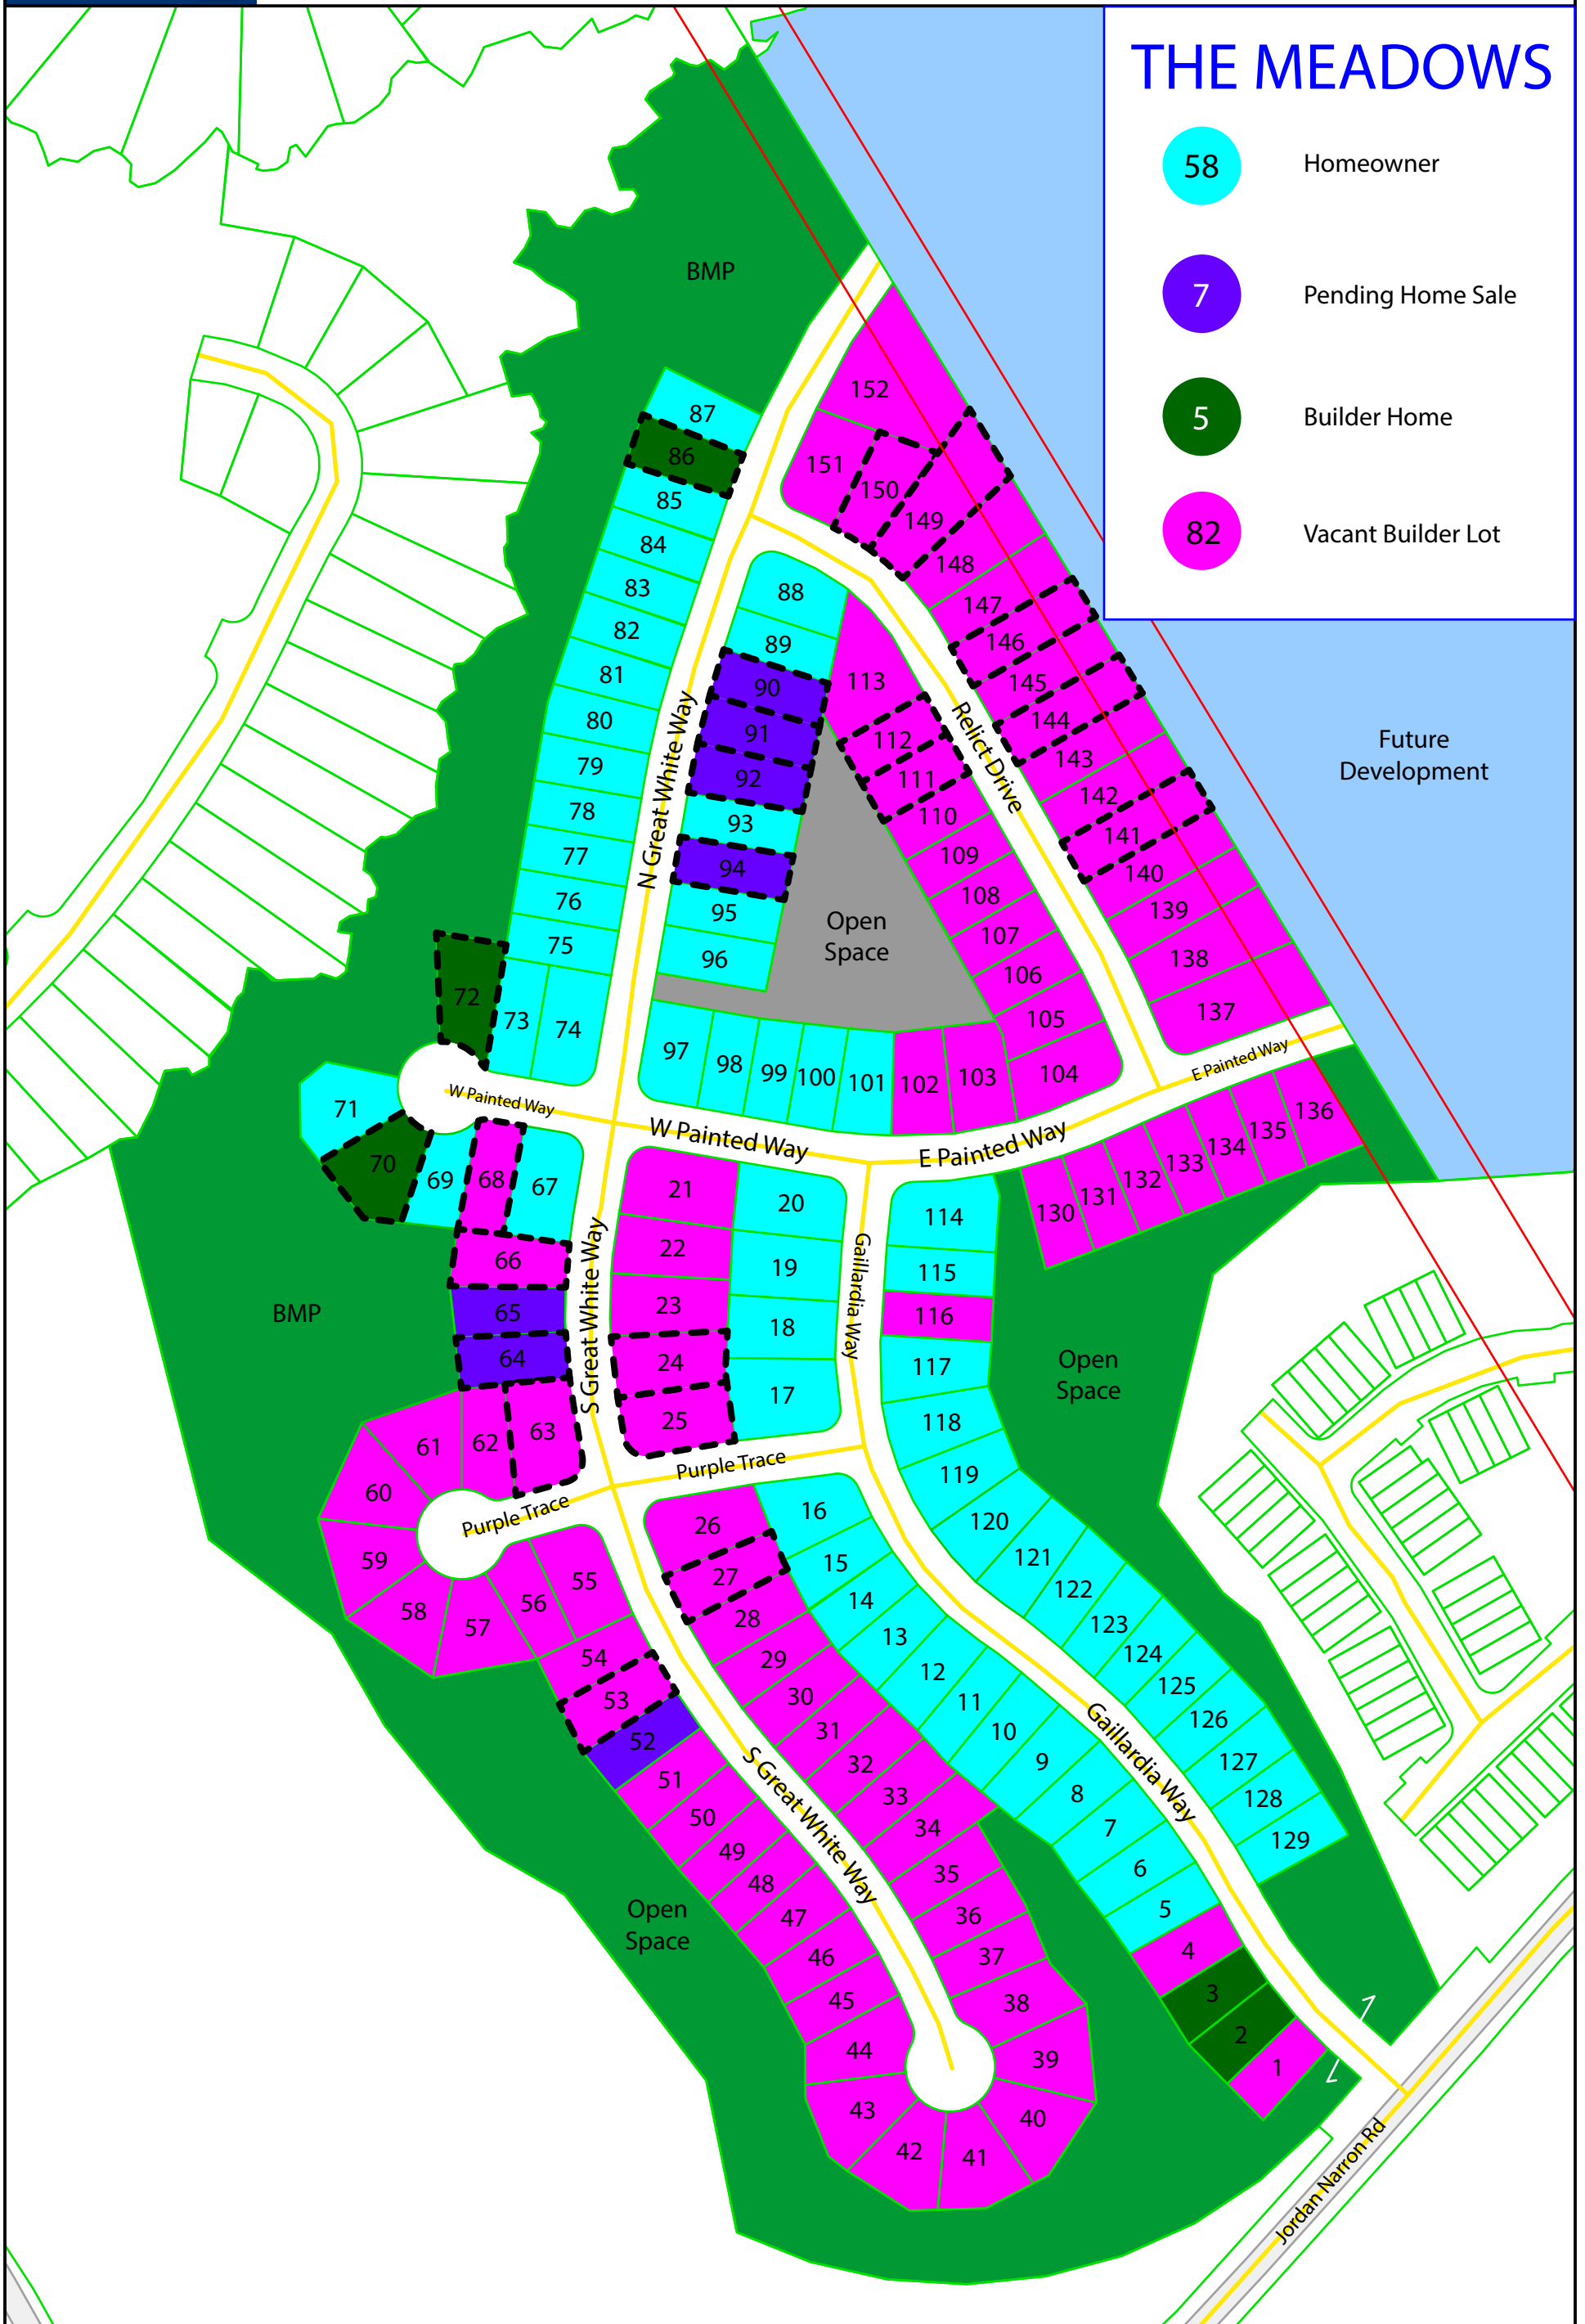

# THE MEADOWS

- 58 Homeowner
- 7 Pending Home Sale
- 5 Builder Home
- 82 Vacant Builder Lot

Scale: 1:2100 - 1 in. = 175 feet

(The scale is only accurate when printed portrait on a 11 x 17 size sheet with no page scaling.)