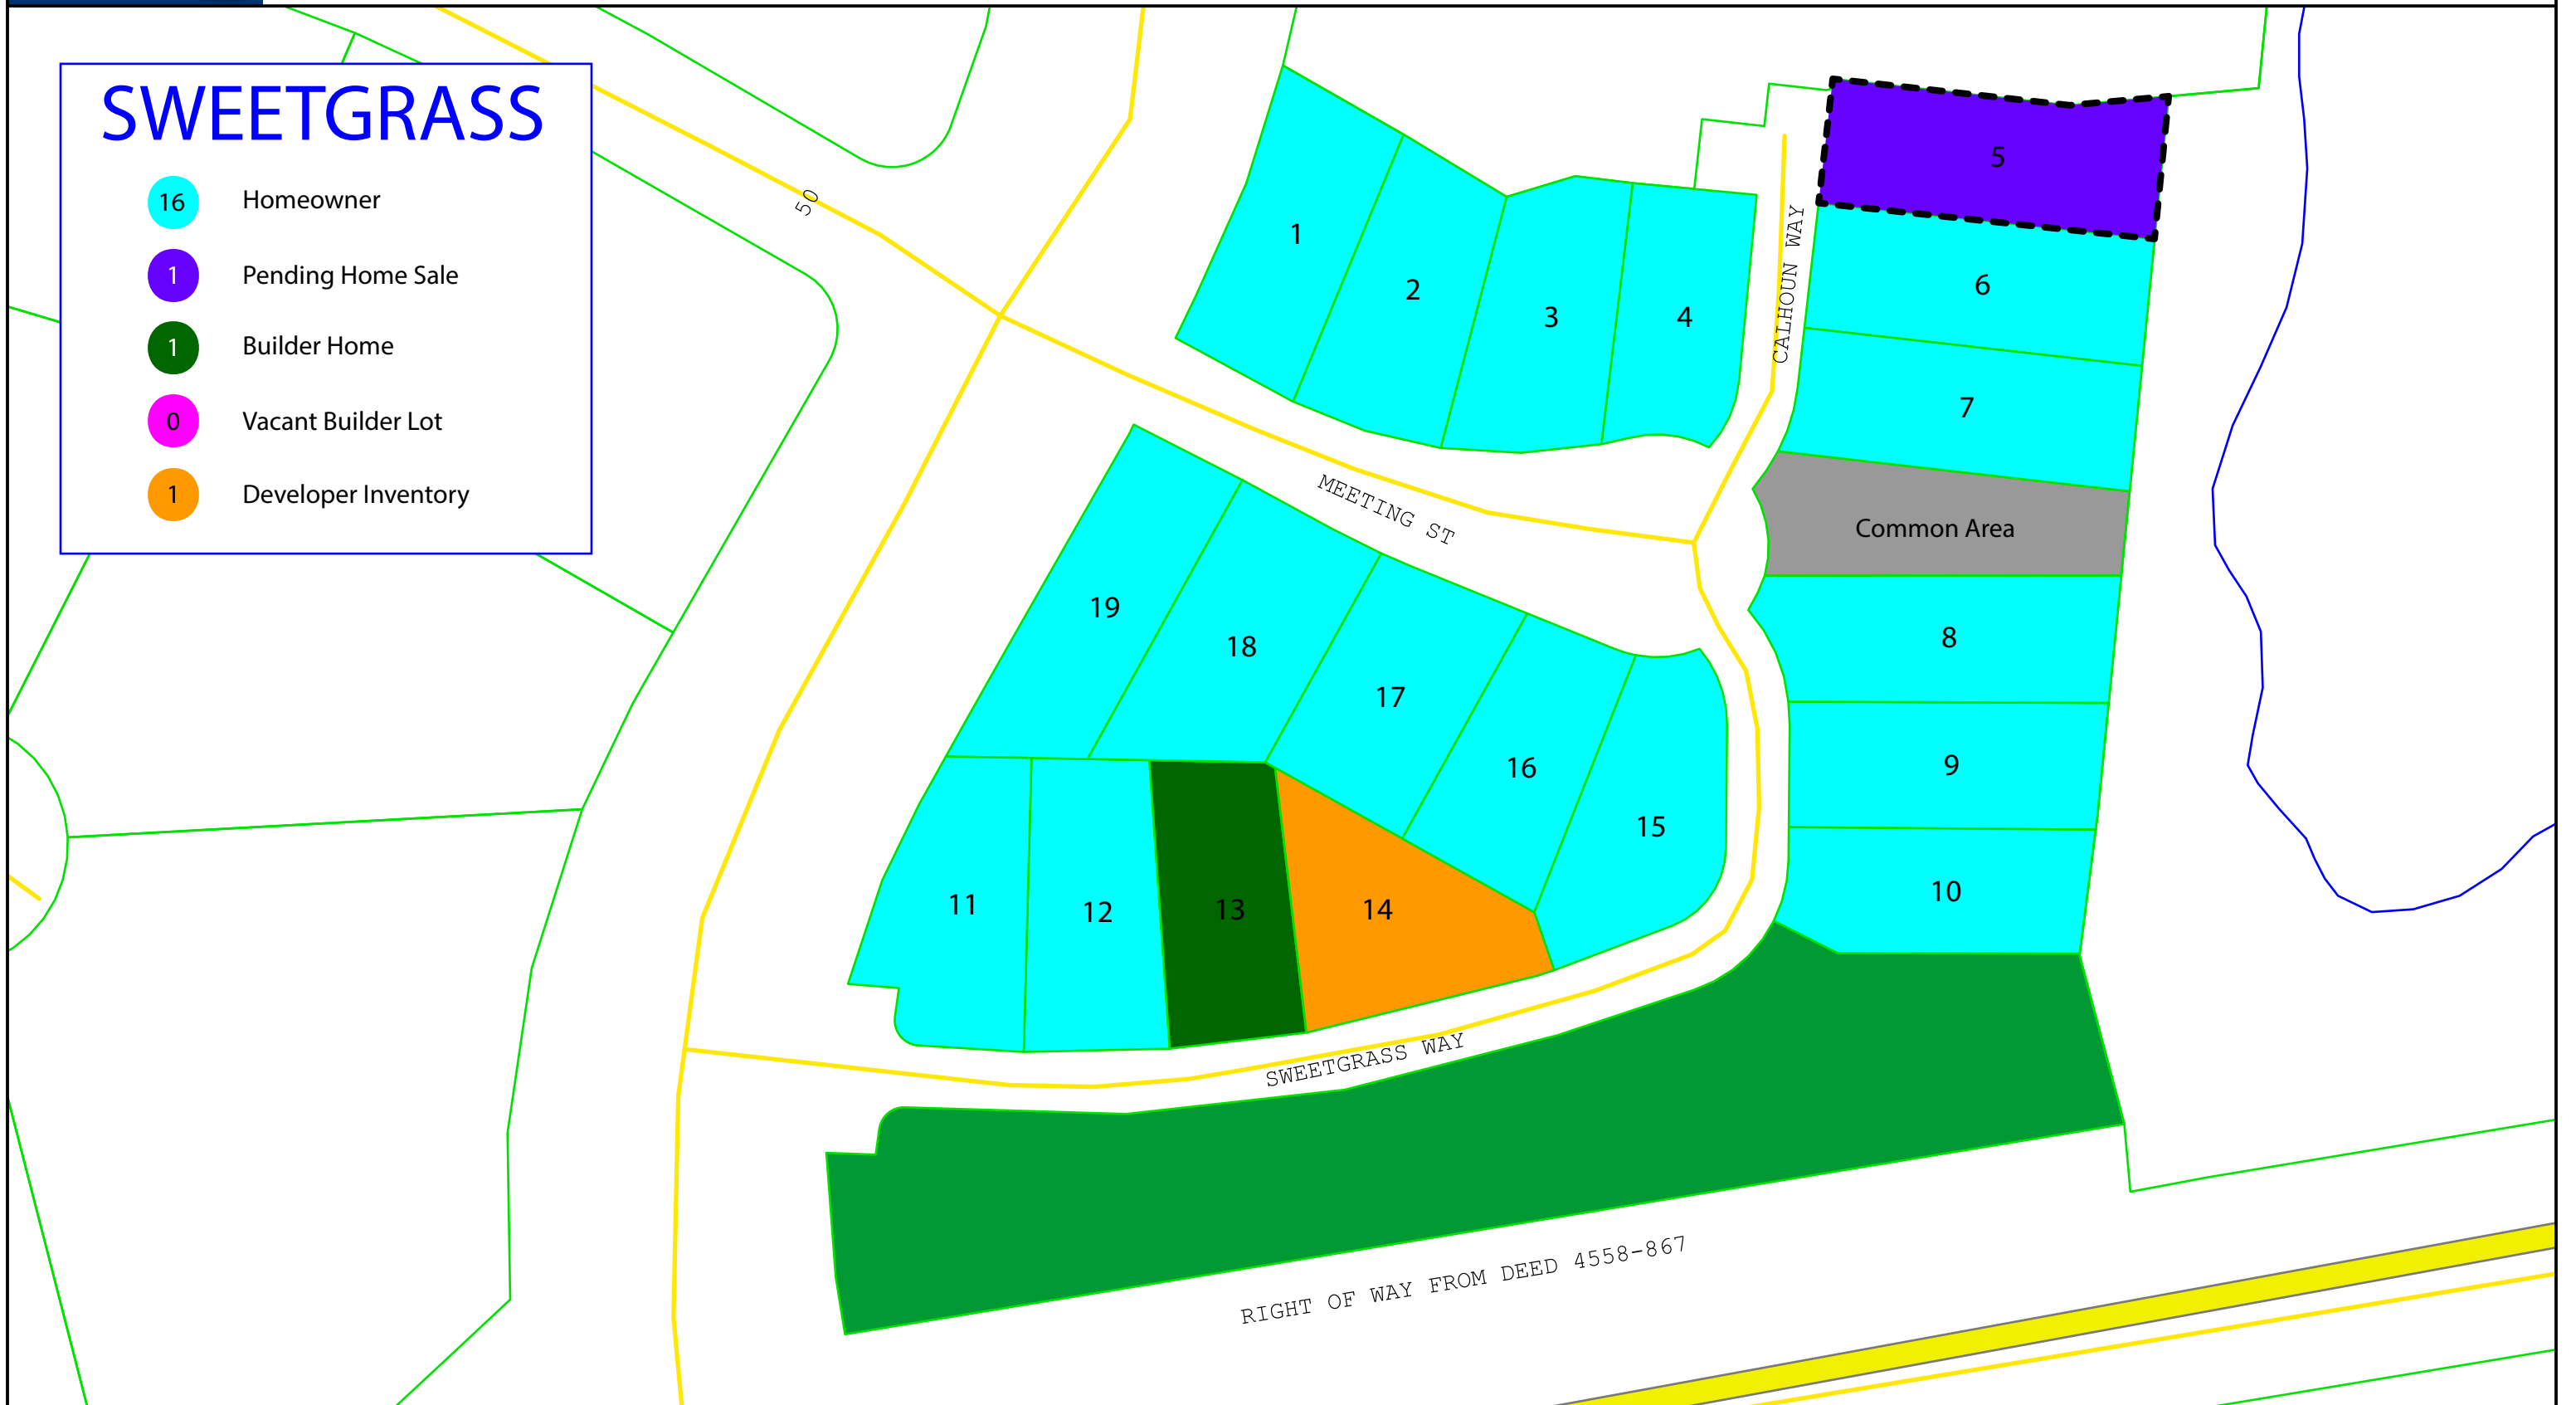

SWEETGRASS

- 16 Homeowner
- 1 Pending Home Sale
- 1 Builder Home
- 0 Vacant Builder Lot
- 1 Developer Inventory

Scale: 1:762 - 1 in. = 63.5 feet

(The scale is only accurate when printed landscape on a 11 x 17 size sheet with no page scaling.)