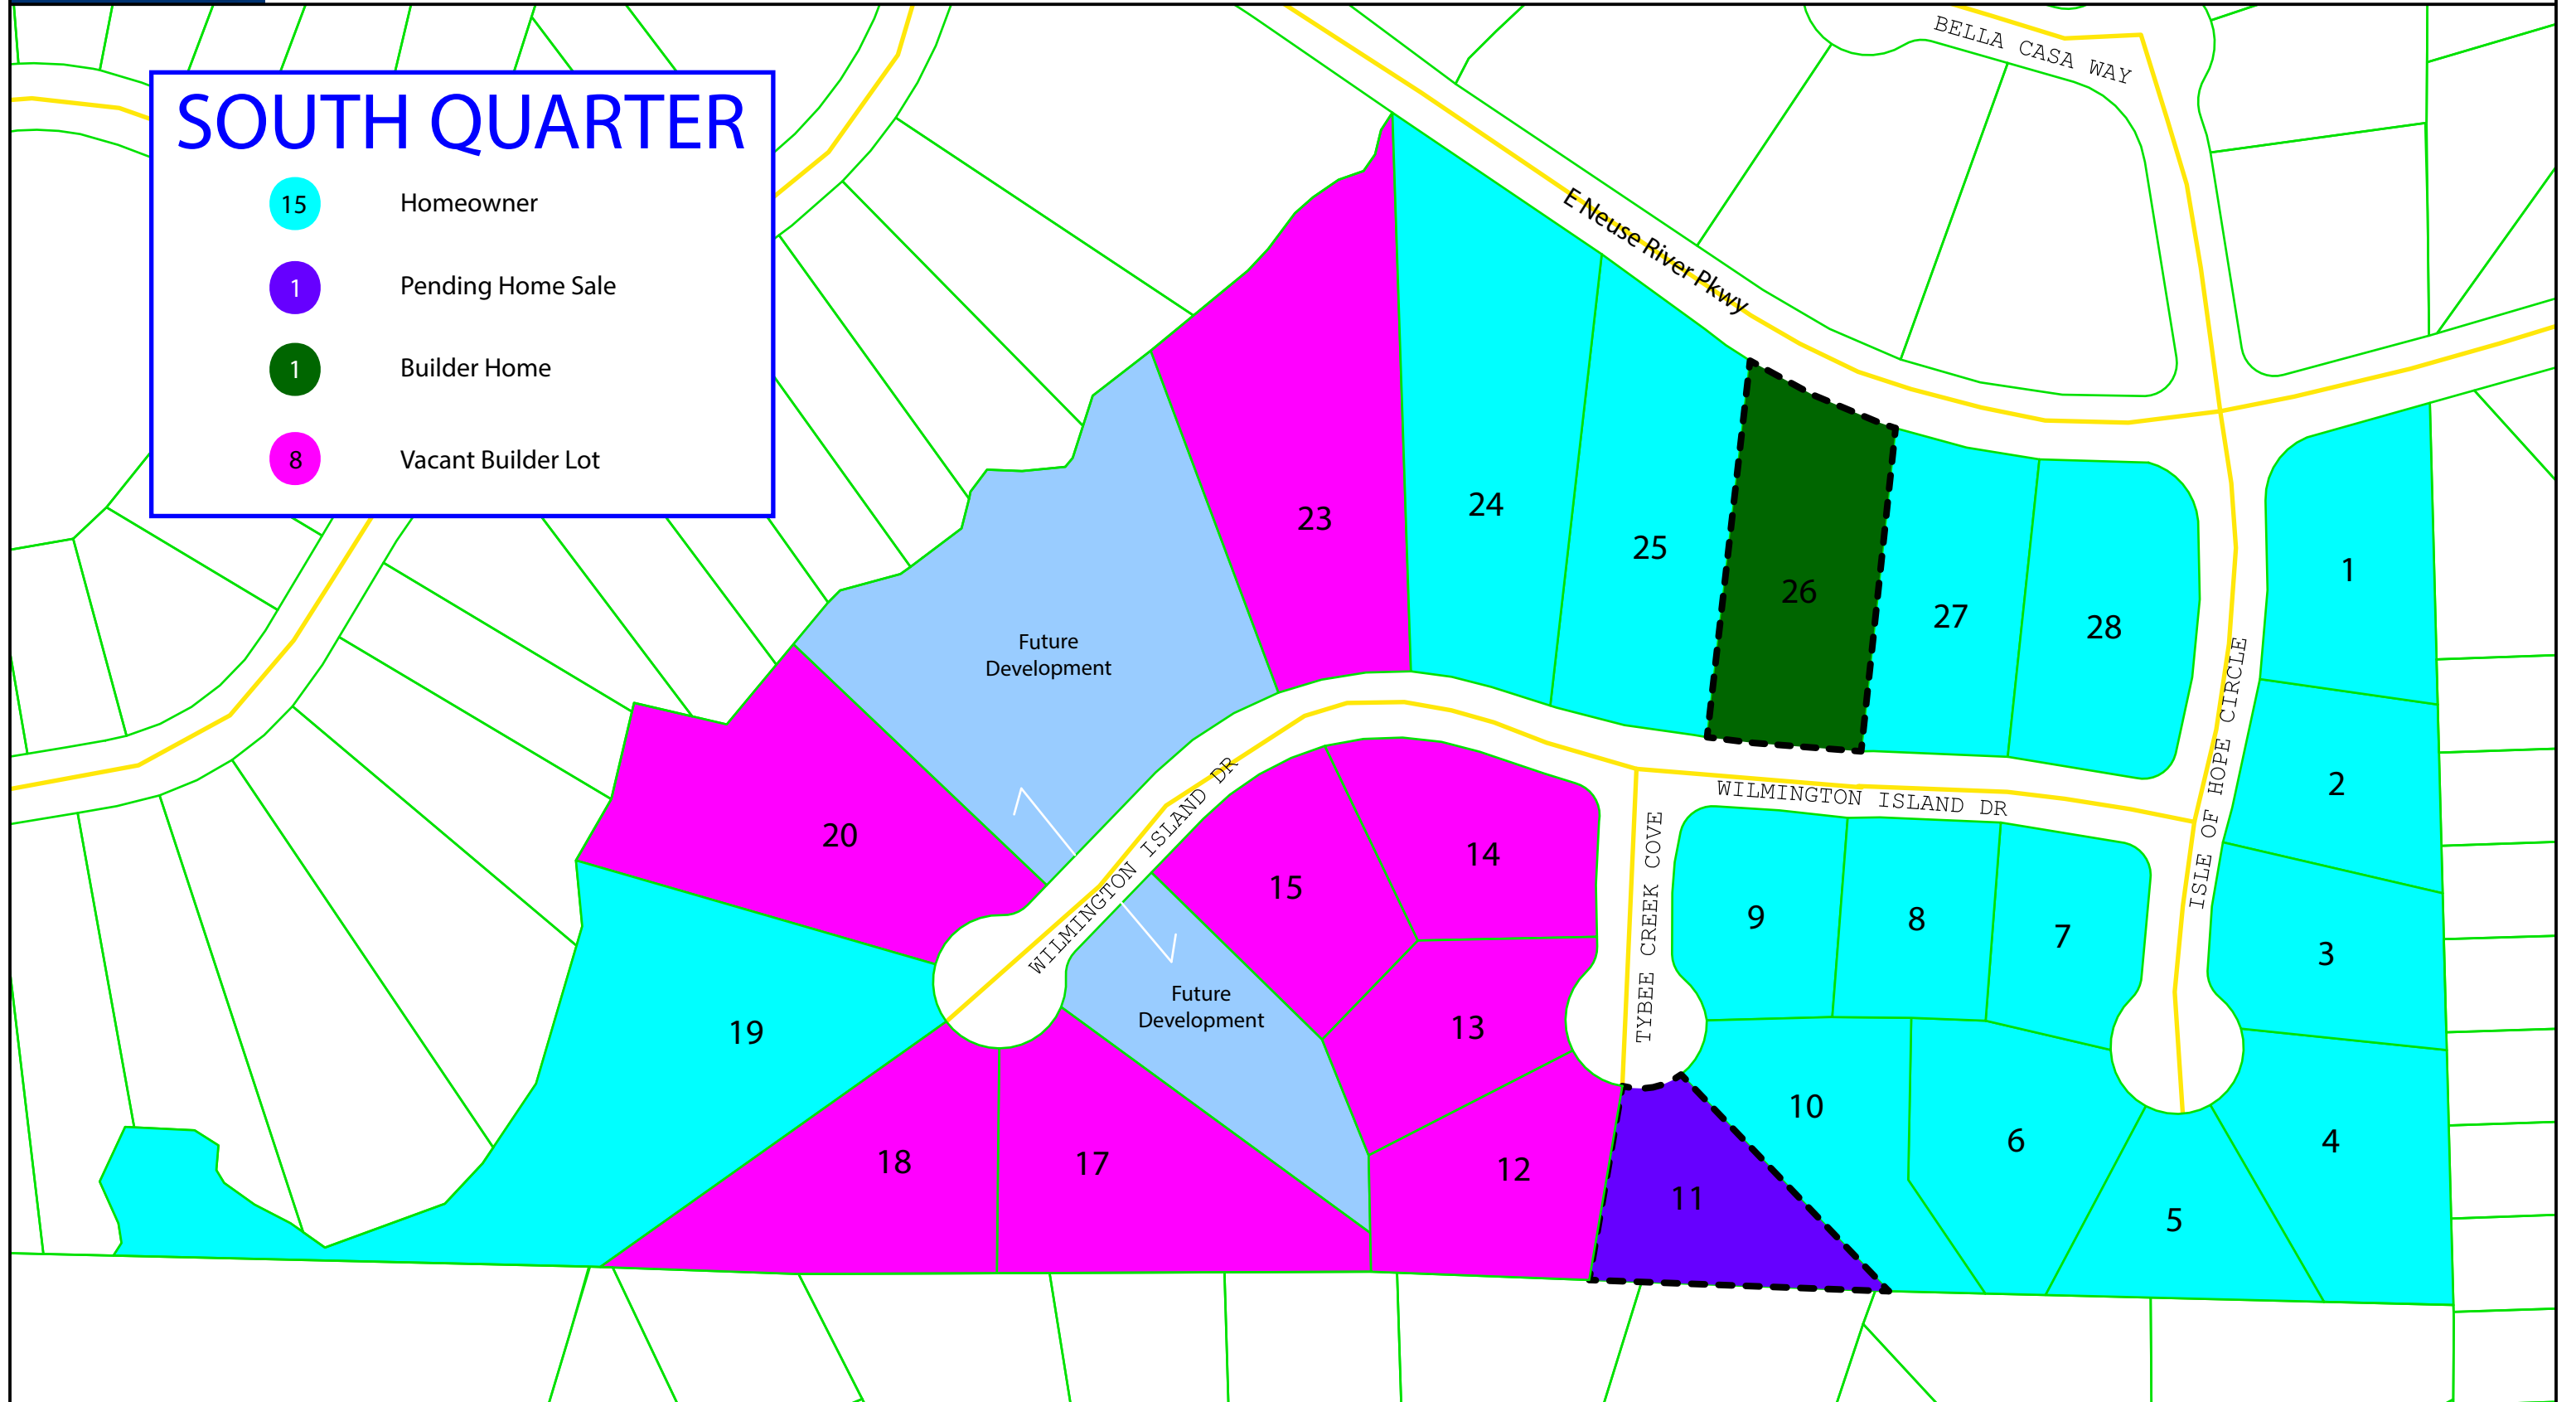

# SOUTH QUARTER

- 15 Homeowner
- 1 Pending Home Sale
- 1 Builder Home
- 8 Vacant Builder Lot

Scale: 1:1435 - 1 in. = 119.62 feet

(The scale is only accurate when printed landscape on a 11 x 17 size sheet with no page scaling.)