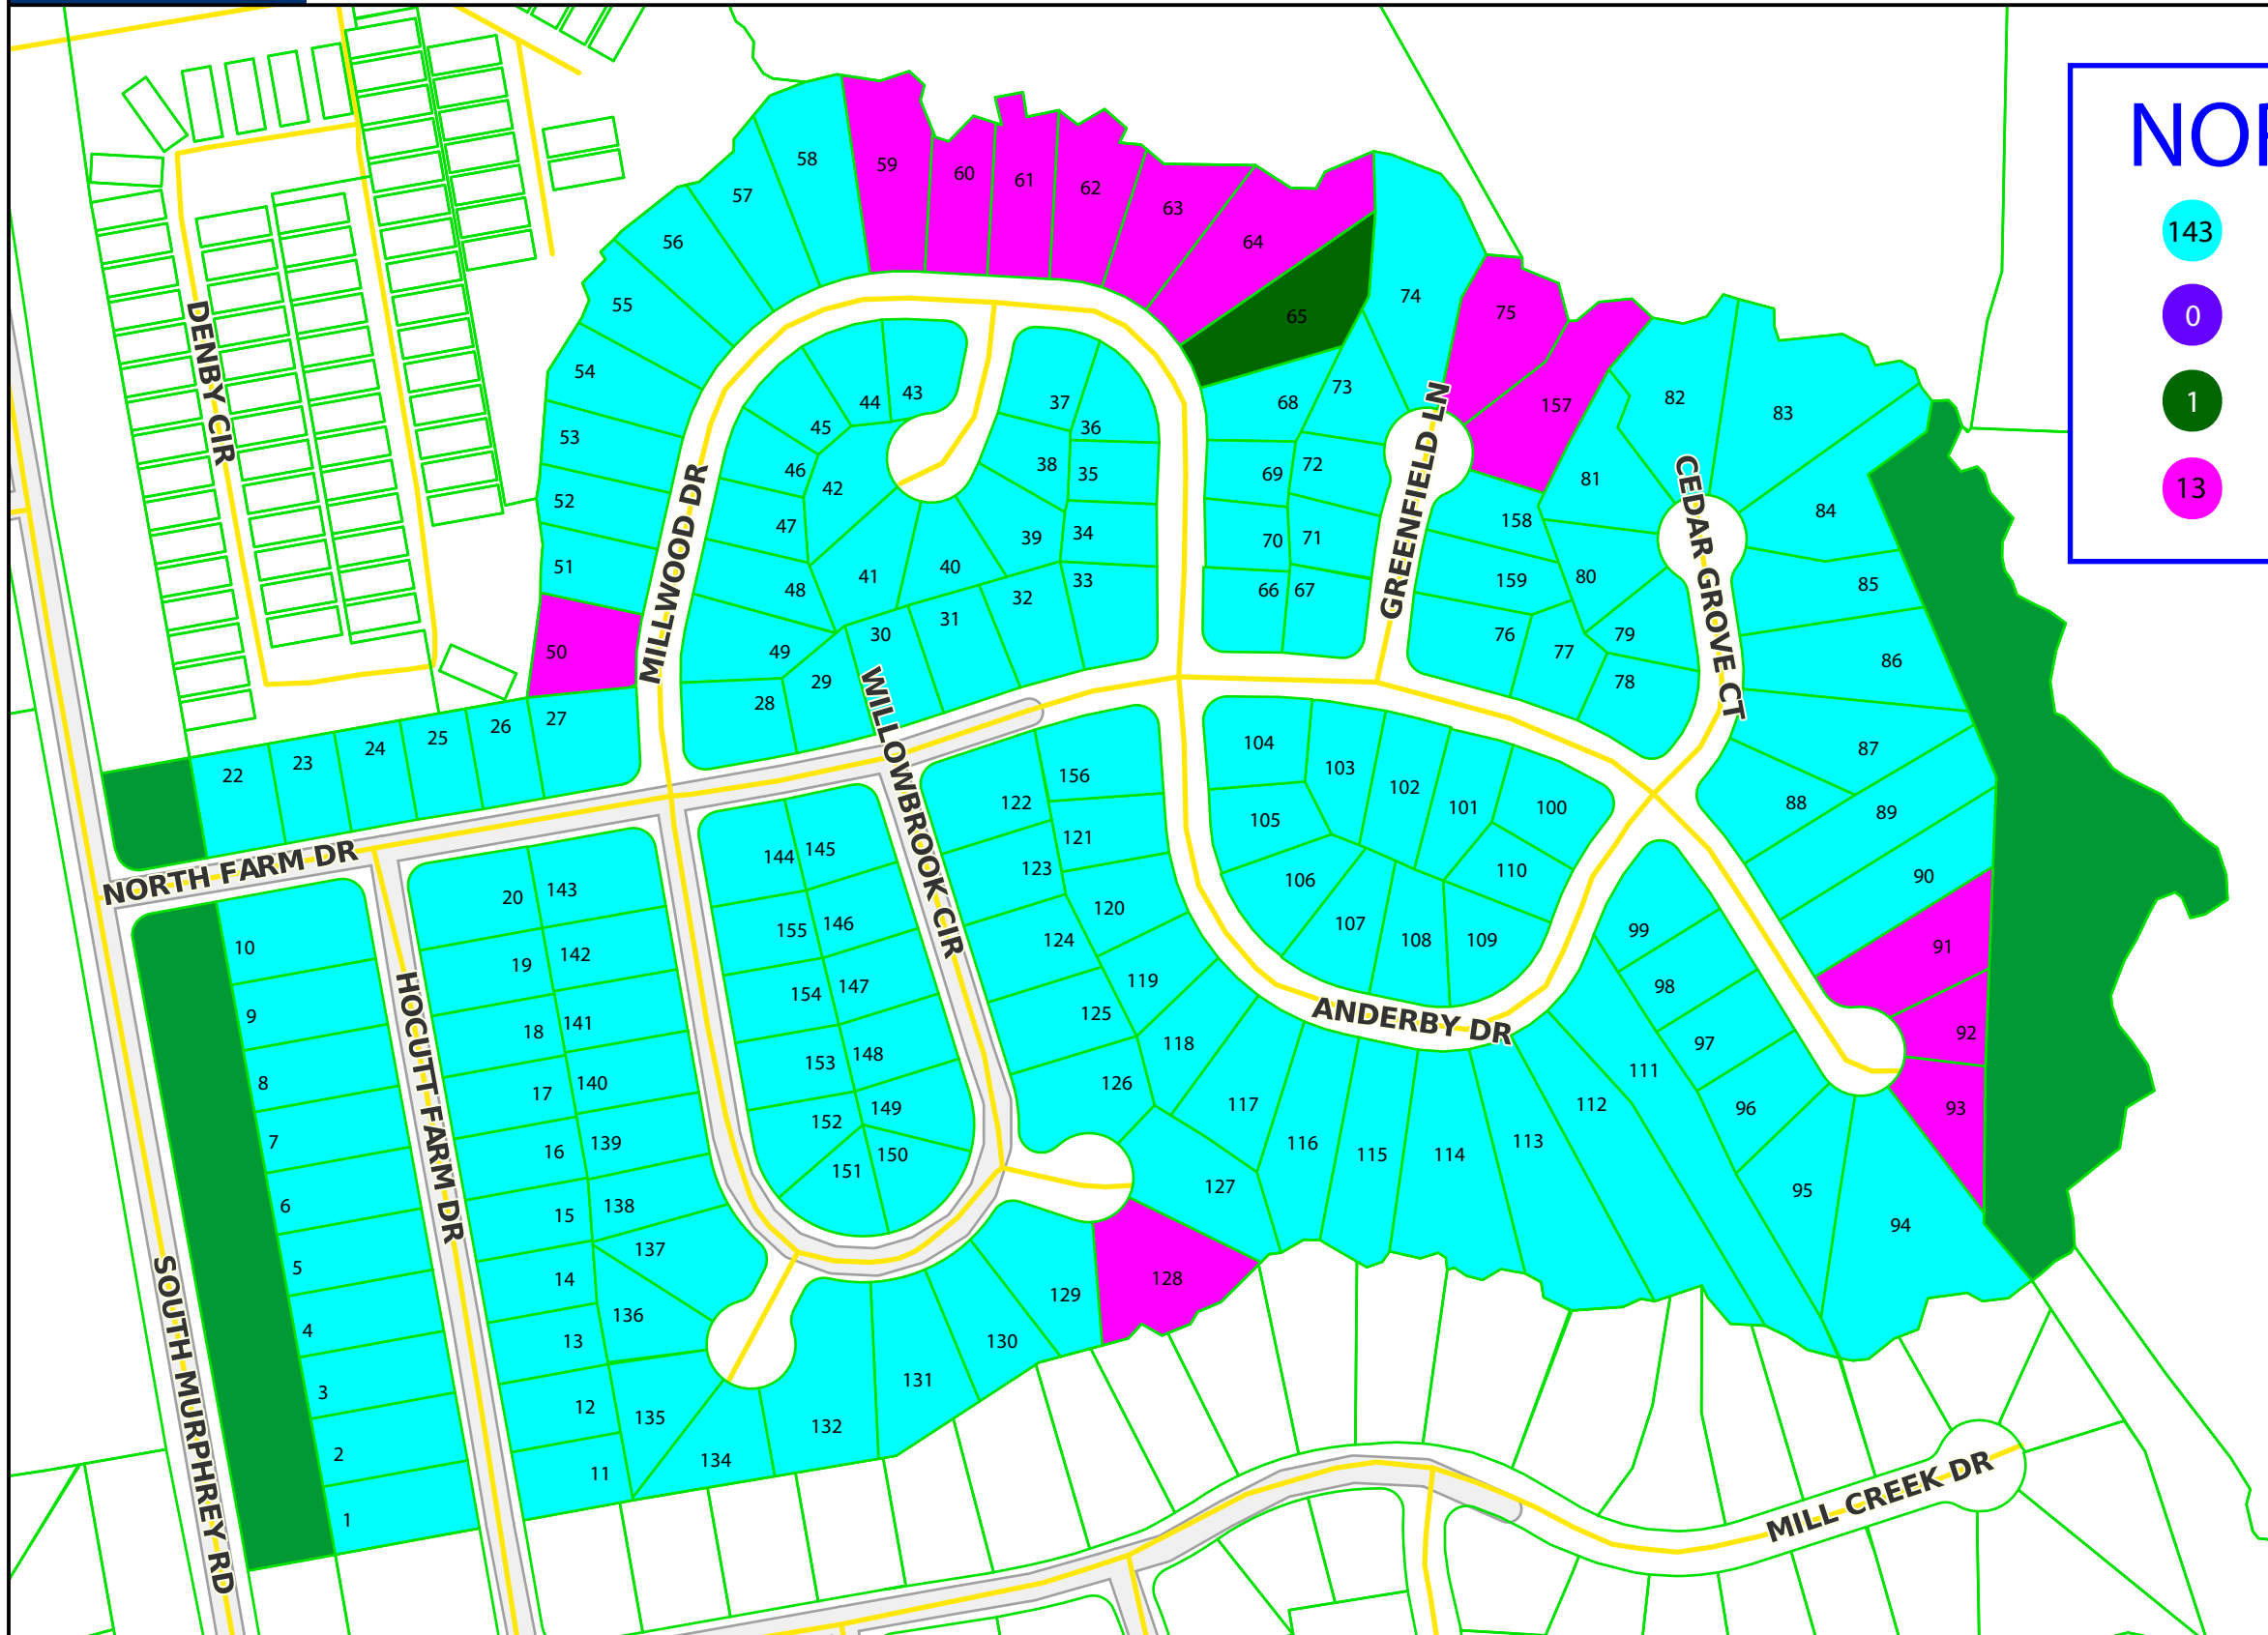

NORTH FARM

- 143 Homeowner
- 0 Pending Home Sale
- 1 Builder Home
- 13 Vacant Builder Lot

Scale: 1:2502 - 1 in. = 208.53 feet

(The scale is only accurate when printed landscape on a 11 x 17 size sheet with no page scaling.)