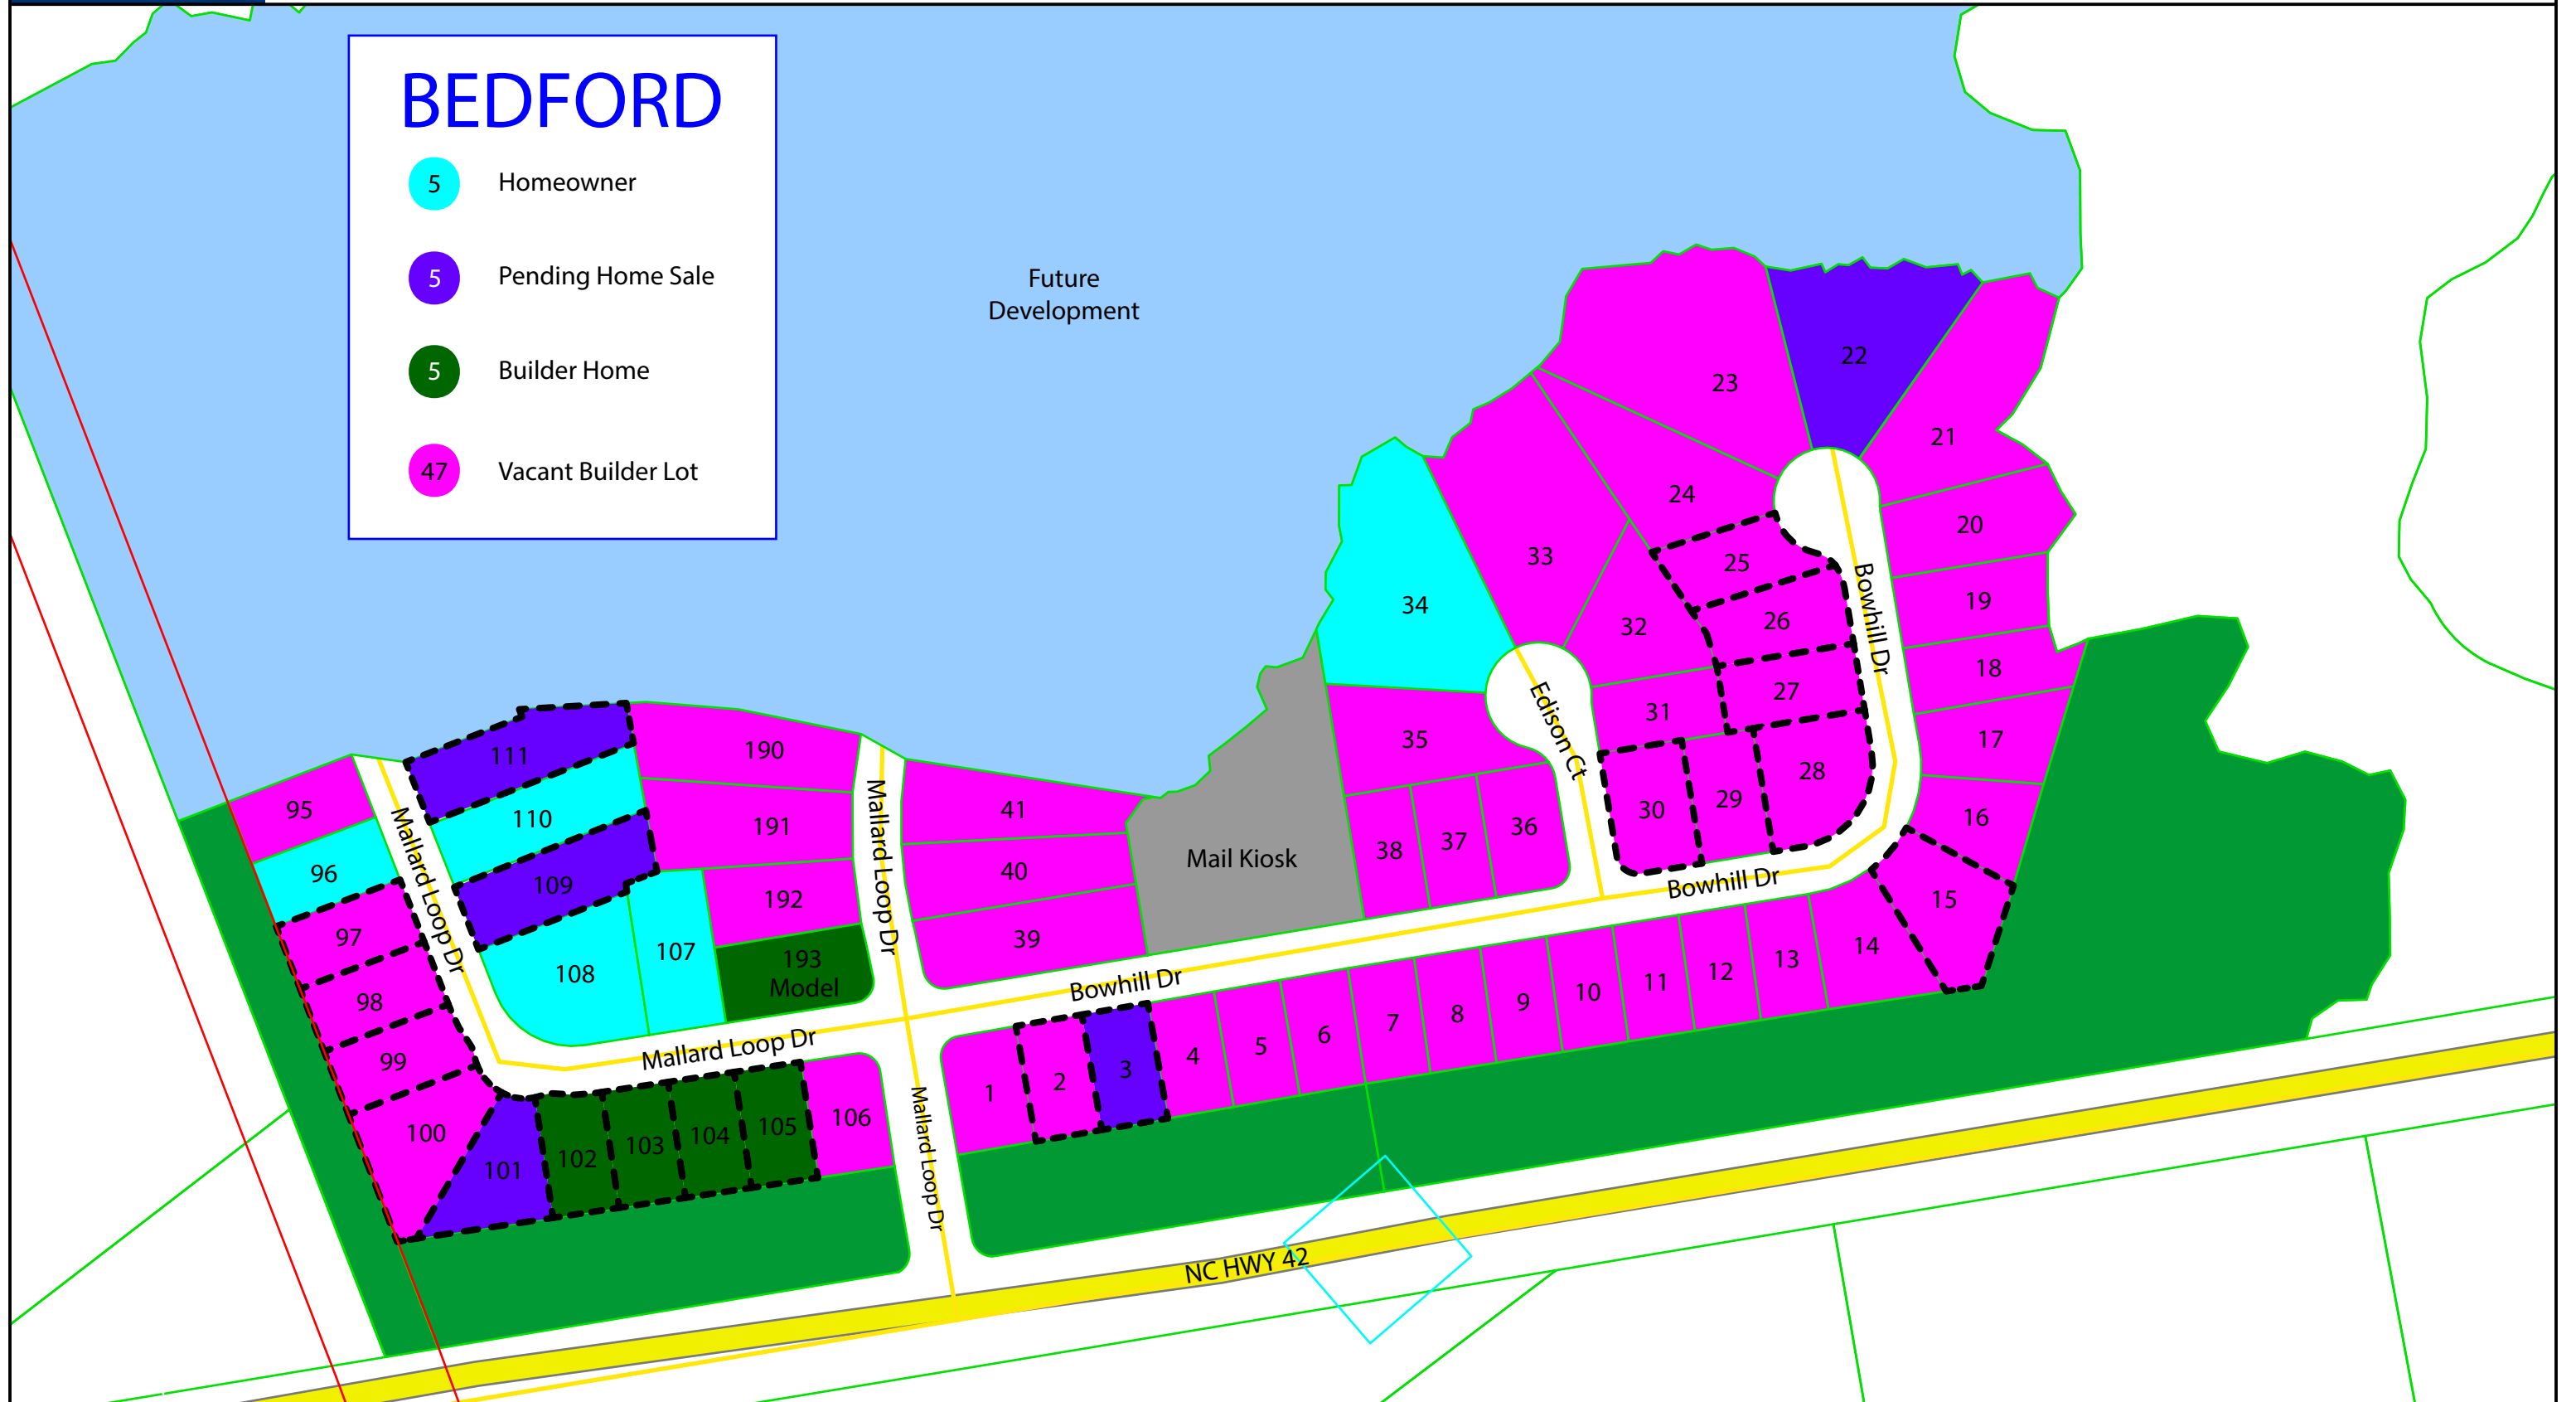

BEDFORD

- 5 Homeowner
- 5 Pending Home Sale
- 5 Builder Home
- 47 Vacant Builder Lot

Future Development

Scale: 1:1797 - 1 in. = 149.72 feet

(The scale is only accurate when printed landscape on a 11 x 17 size sheet with no page scaling.)