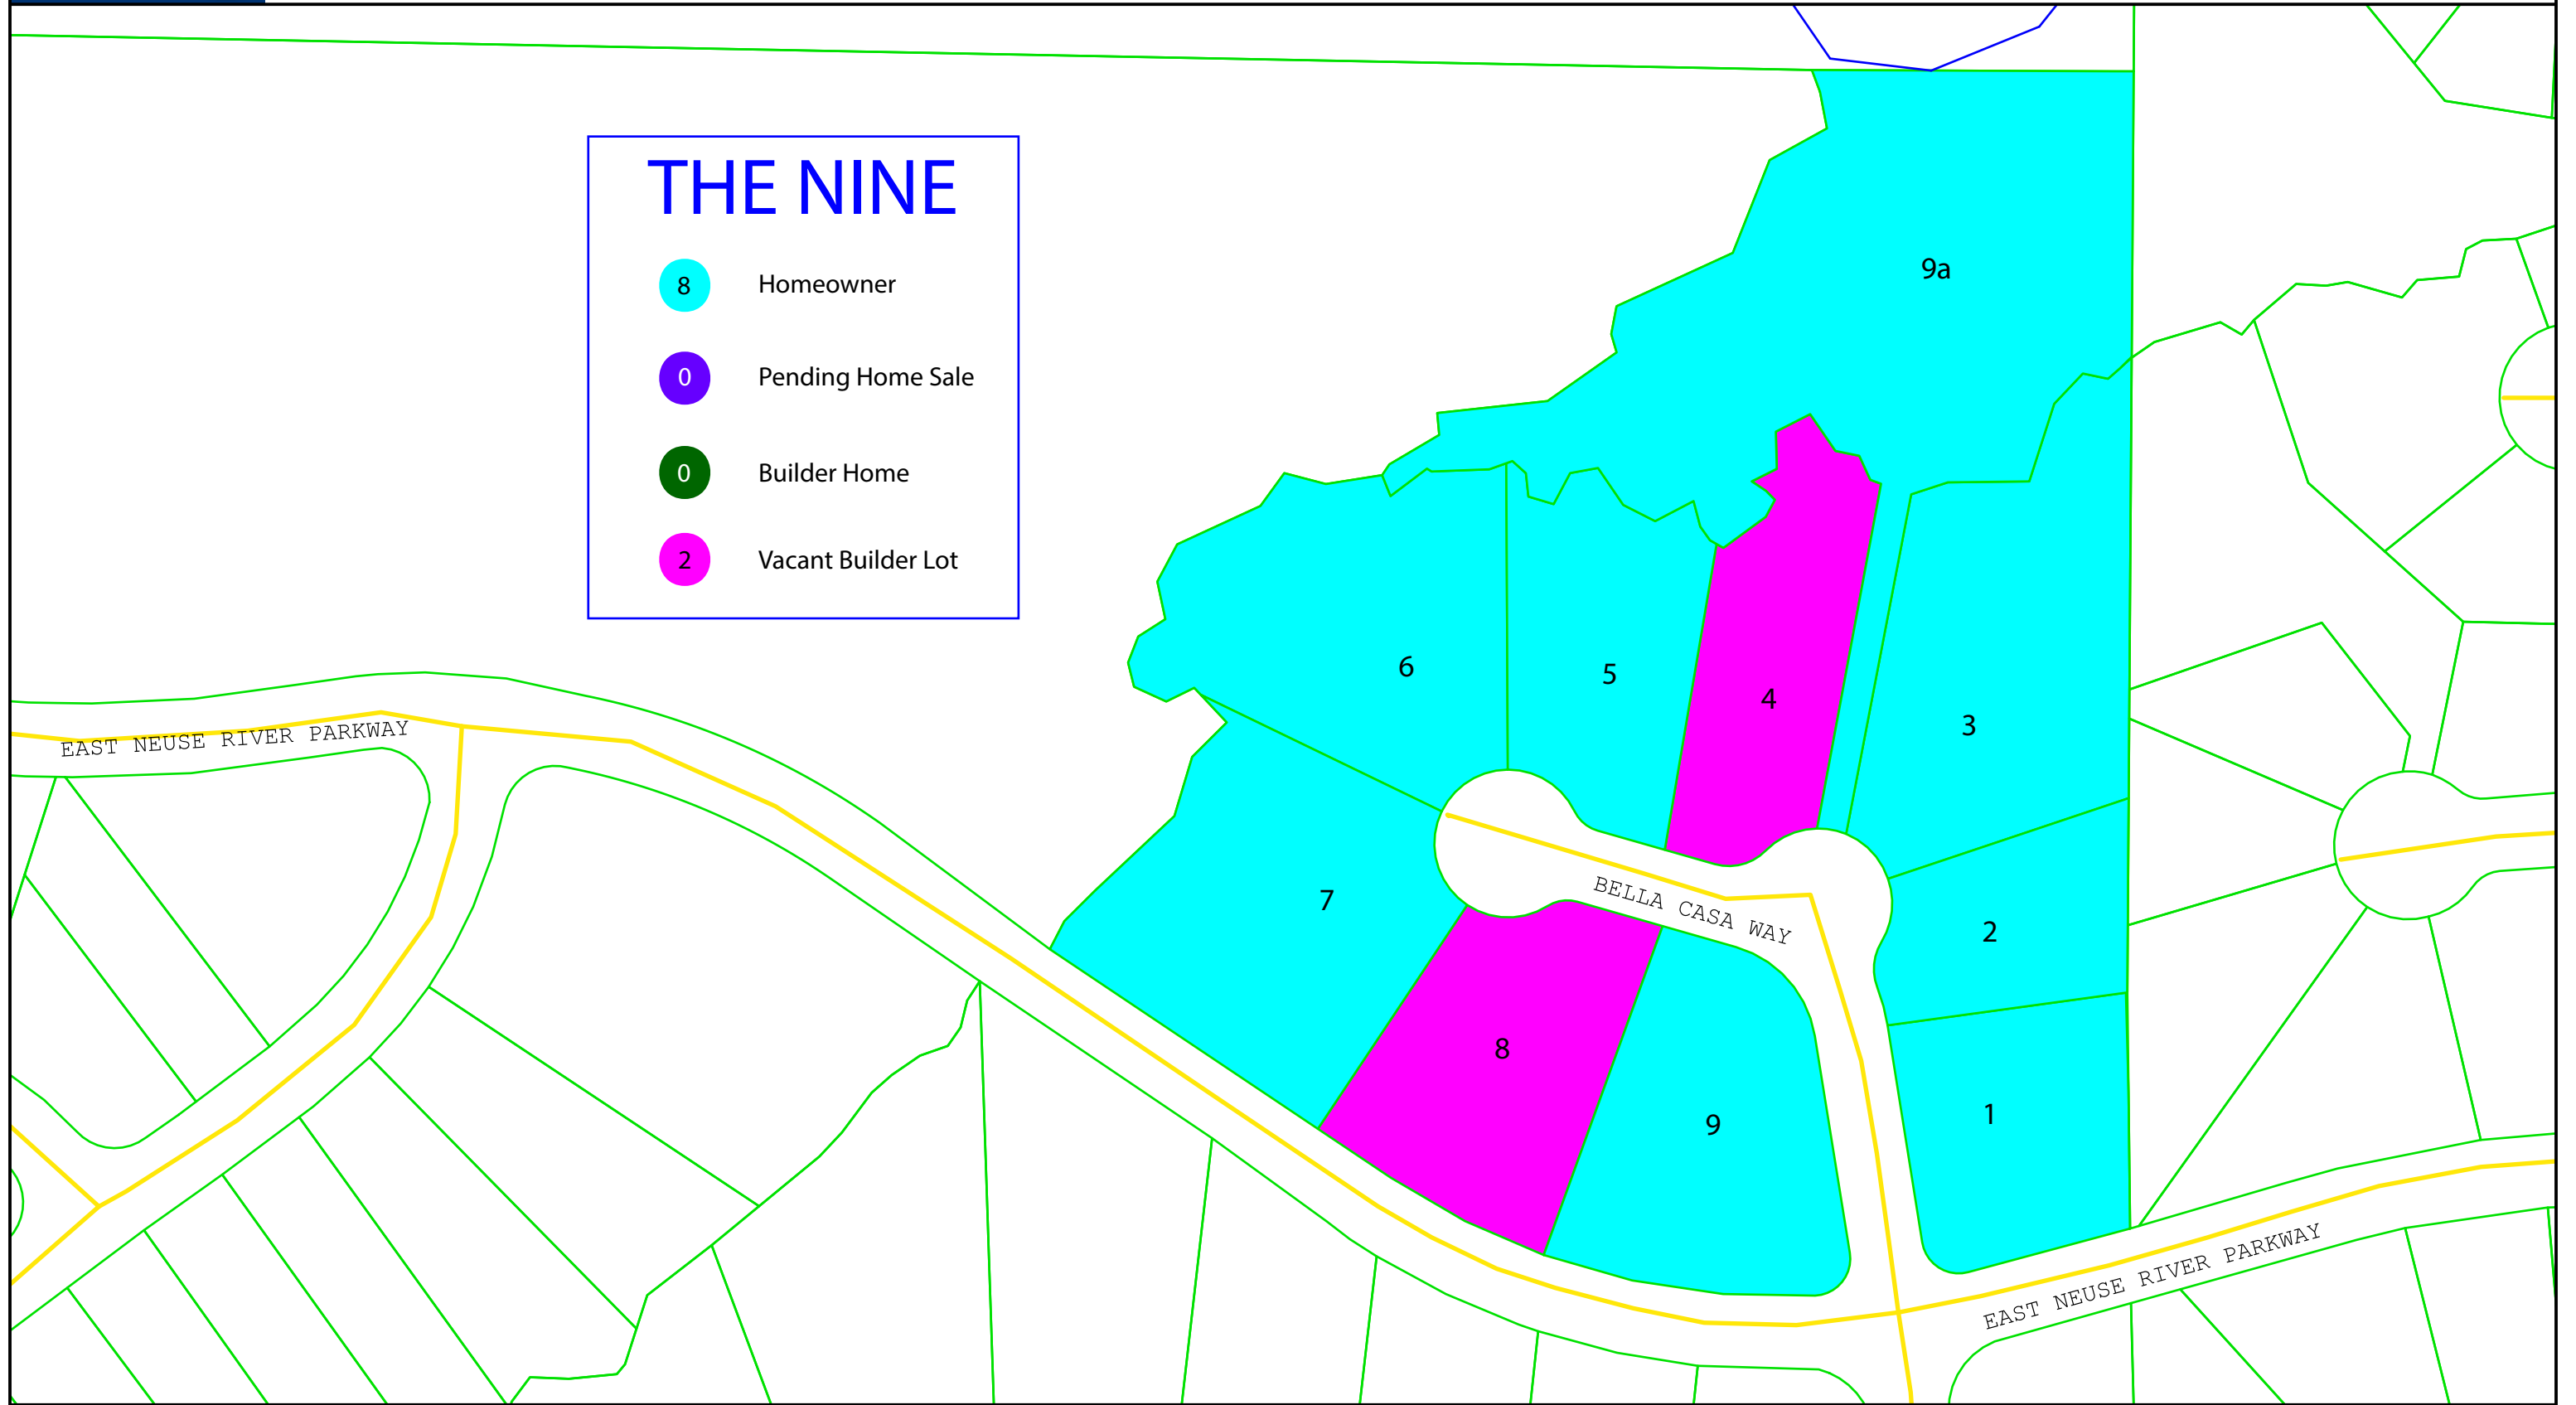

THE NINE

- 8 Homeowner
- 0 Pending Home Sale
- 0 Builder Home
- 2 Vacant Builder Lot

Scale: 1:1294 - 1 in. = 107.8 feet

(The scale is only accurate when printed landscape on a 11 x 17 size sheet with no page scaling.)