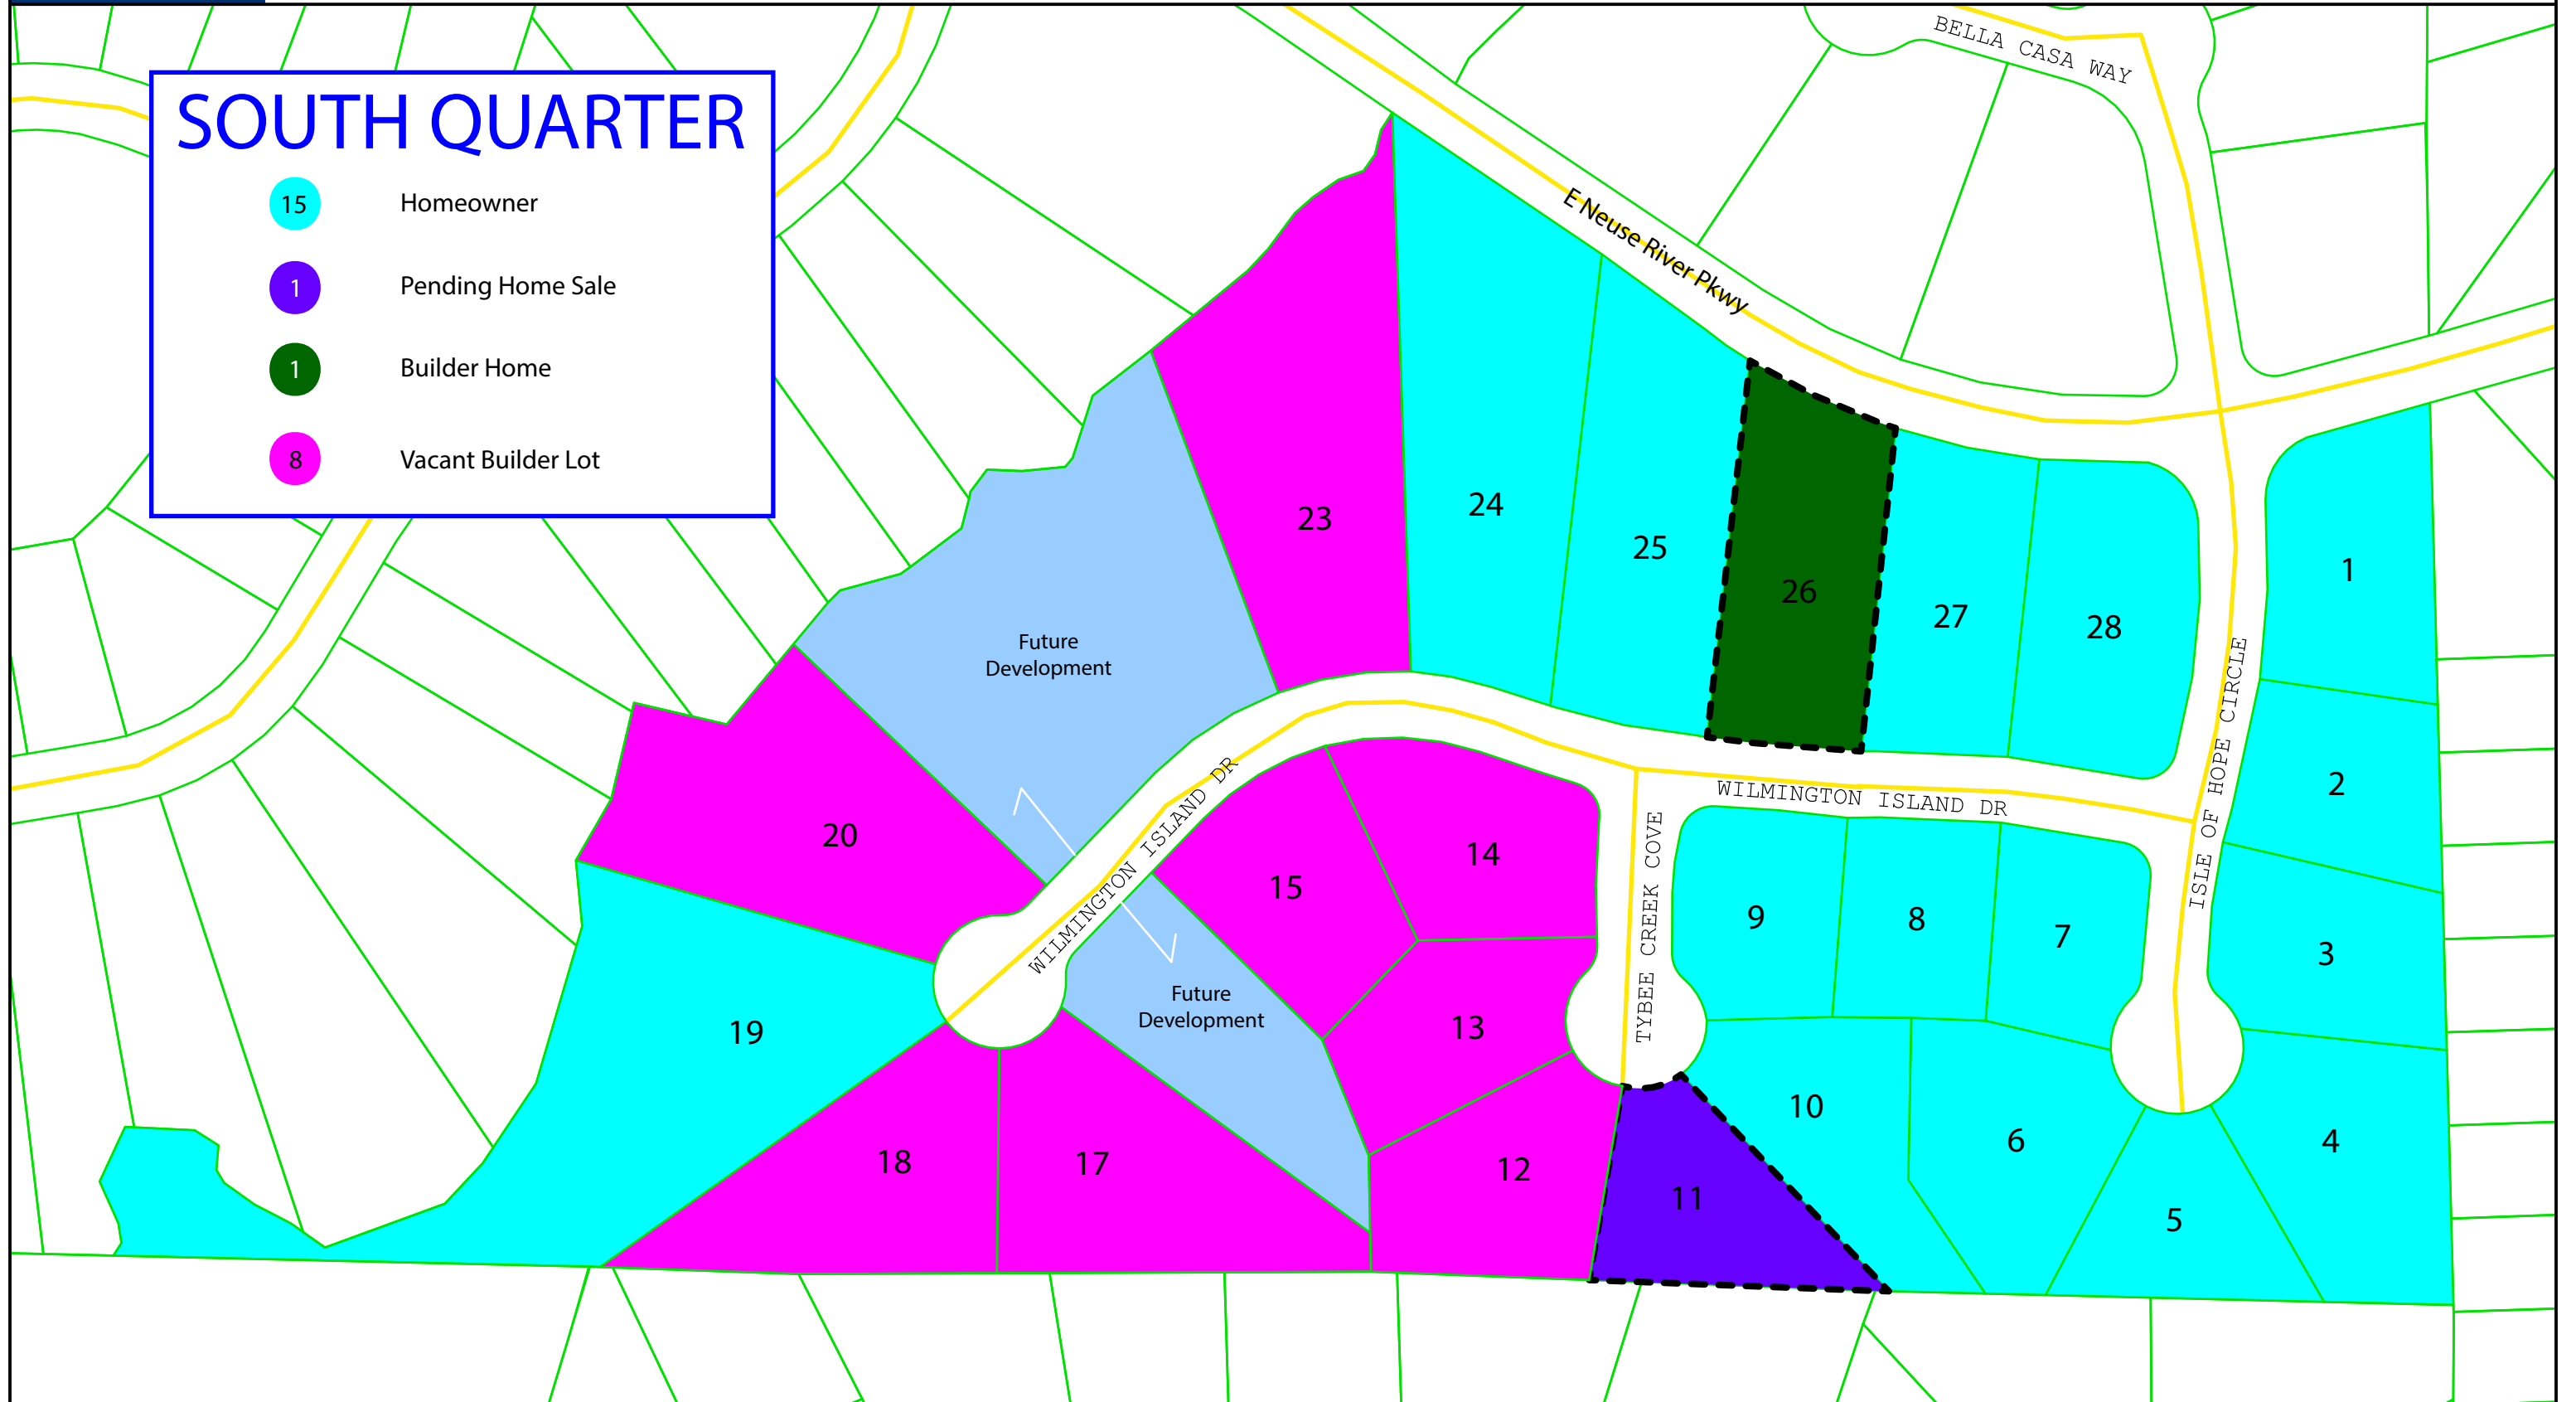

SOUTH QUARTER

- 15 Homeowner
- 1 Pending Home Sale
- 1 Builder Home
- 8 Vacant Builder Lot

Scale: 1:1435 - 1 in. = 119.62 feet

(The scale is only accurate when printed landscape on a 11 x 17 size sheet with no page scaling.)