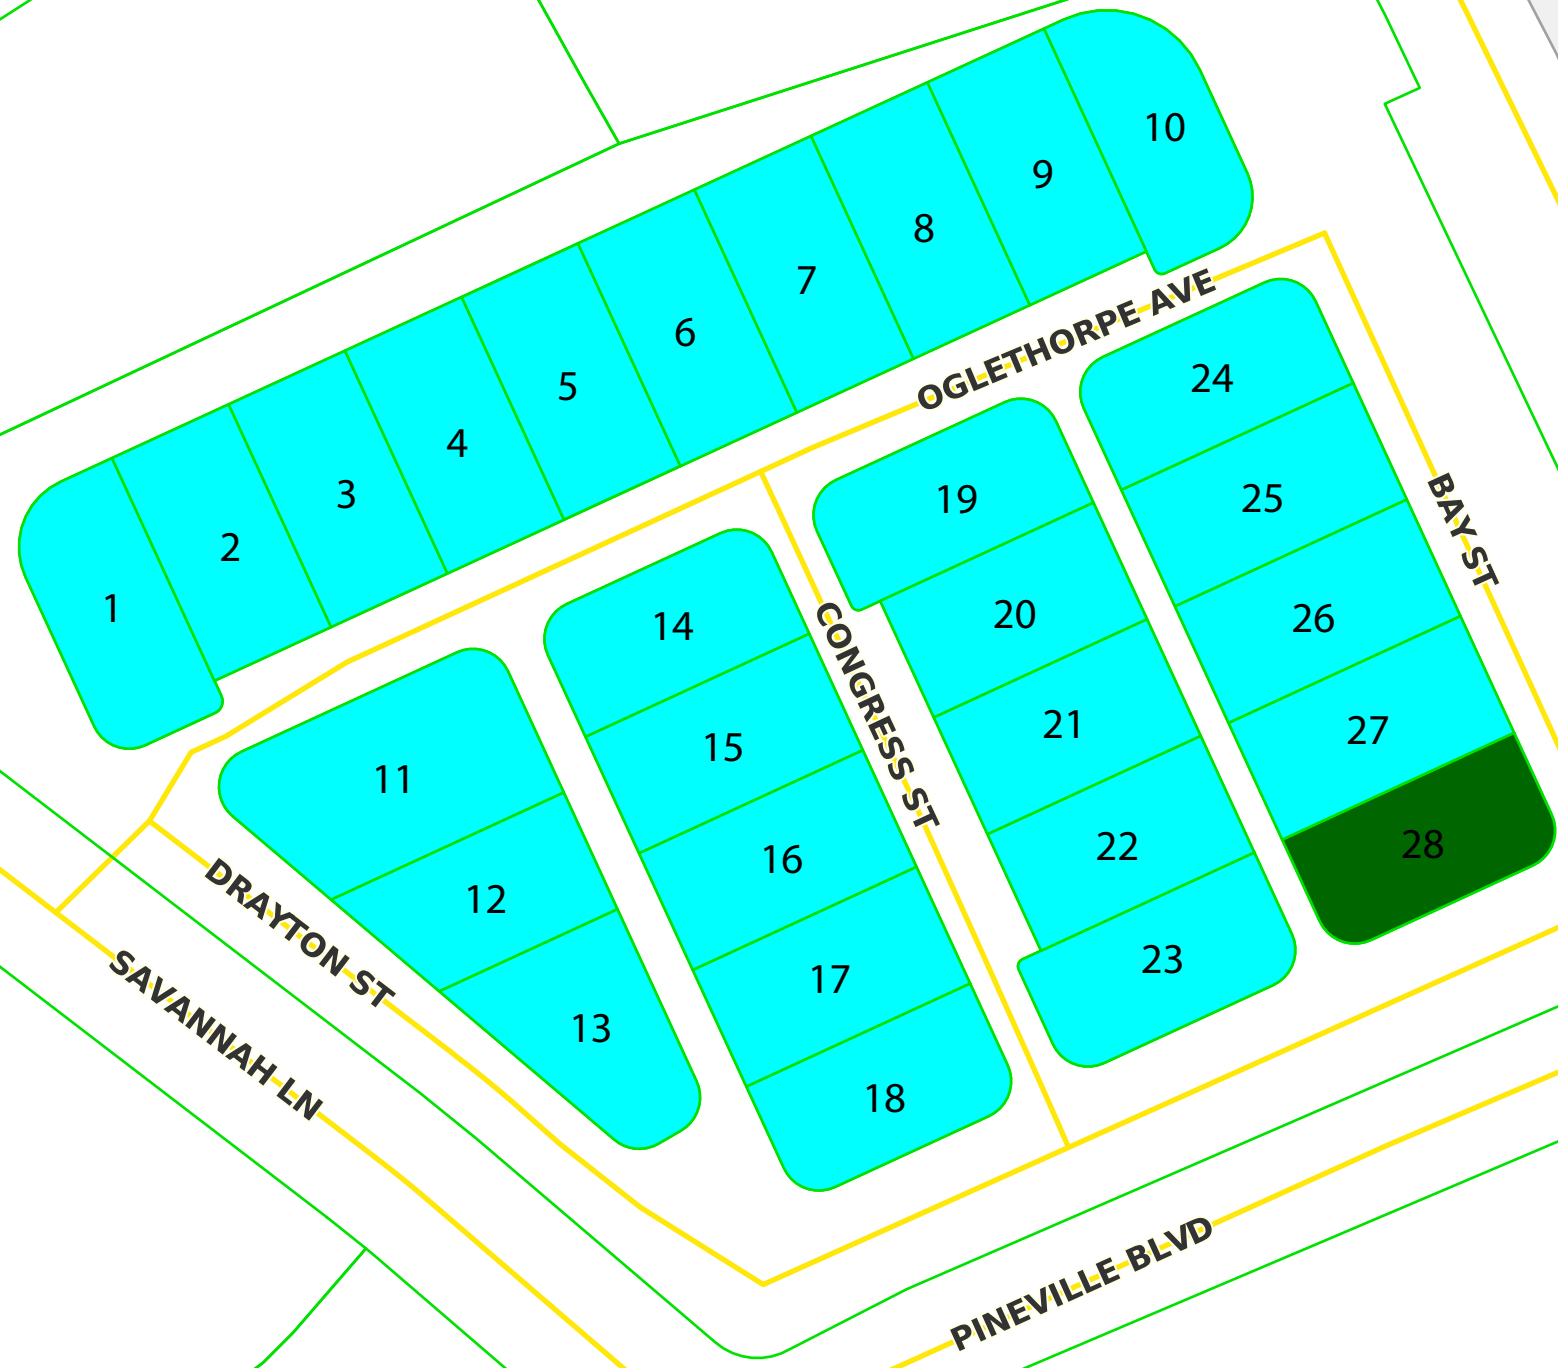

CHATHAM

- 27 Homeowner
- 0 Pending Home Sale
- 1 Builder Home
- 0 Vacant Builder Lot

Scale: 1:898 - 1 in. = 74.86 feet

(The scale is only accurate when printed landscape on a 11 x 17 size sheet with no page scaling.)