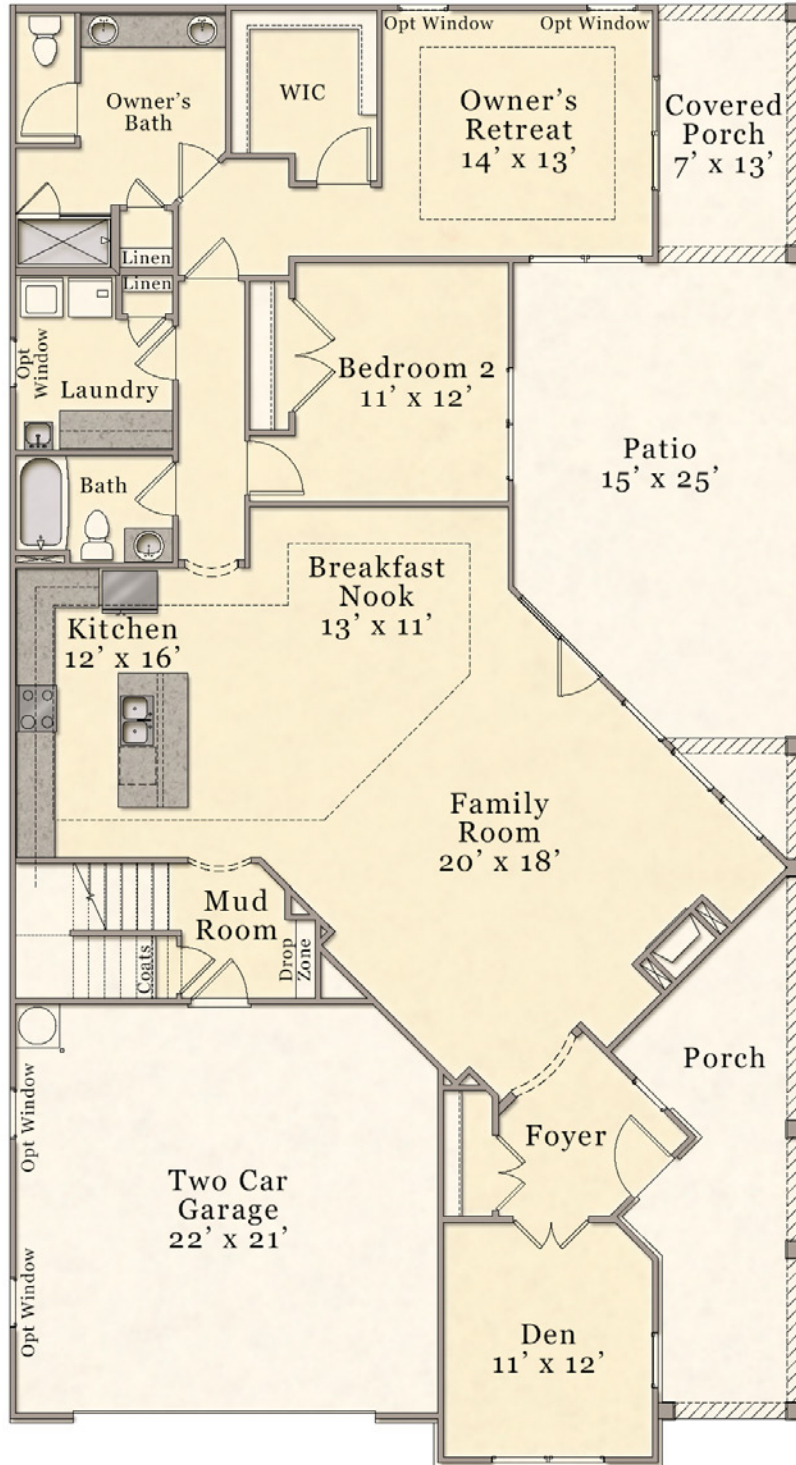

THE PROMENADE

BUNGALOW COLLECTION

SQUARE FEET: 2,815 TO 2,920

BEDROOMS: 3

BATHROOMS: 3

McKee Homes
109 Hay Street, Suite 301 • Fayetteville, NC 28301
Sales: 910-672-7296 • Main Office: 910-475-7100
sales@mckeehomesnc.com • www.McKeeHomesNC.com

These plans are for marketing purposes only. Square footage and dimensions may vary and are not guaranteed. Specific features and options vary from home to home and from one community to another. We reserve the right to substitute equipment, materials and appliances with items of equal or higher value at our own discretion. Floor plans are the copyright protected property of McKee Homes. © 2017 McKee Homes. All rights reserved.

FIRST FLOOR

Approx. 1,994 Sq. Ft.

SECOND FLOOR

Approx. 821 Sq. Ft.

FIRST FLOOR OPTIONS

Sitting Room (Approx. 105 sq. ft.)

L-Shaped Shower