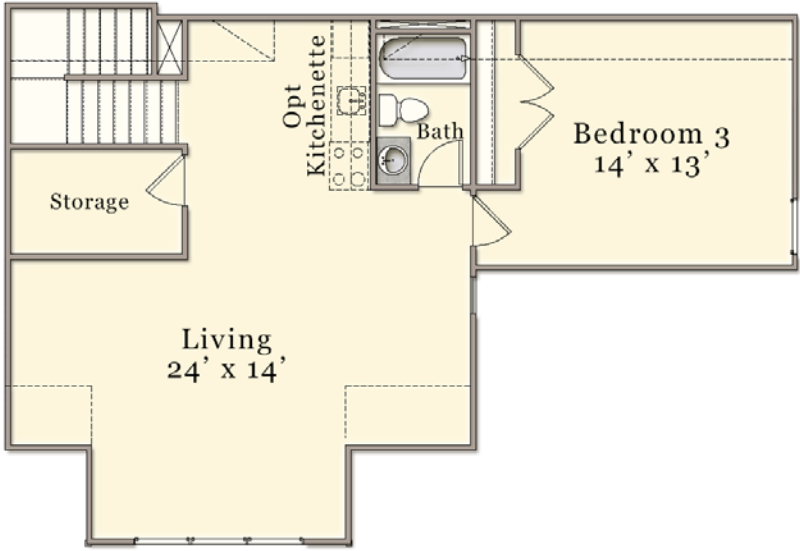

These plans are for marketing purposes only. Square footage and dimensions may vary and are not guaranteed. Specific features and options vary from home to home and from one community to another. We reserve the right to substitute equipment, materials and appliances with items of equal or higher value at our own discretion. Floor plans are the copyright protected property of McKee Homes. © 2017 McKee Homes. All rights reserved.

FIRST FLOOR

Approx. 1,994 Sq. Ft.

SECOND FLOOR

Approx. 821 Sq. Ft.

FIRST FLOOR OPTIONS

Sitting Room (Approx. 105 sq. ft.)

L-Shaped Shower