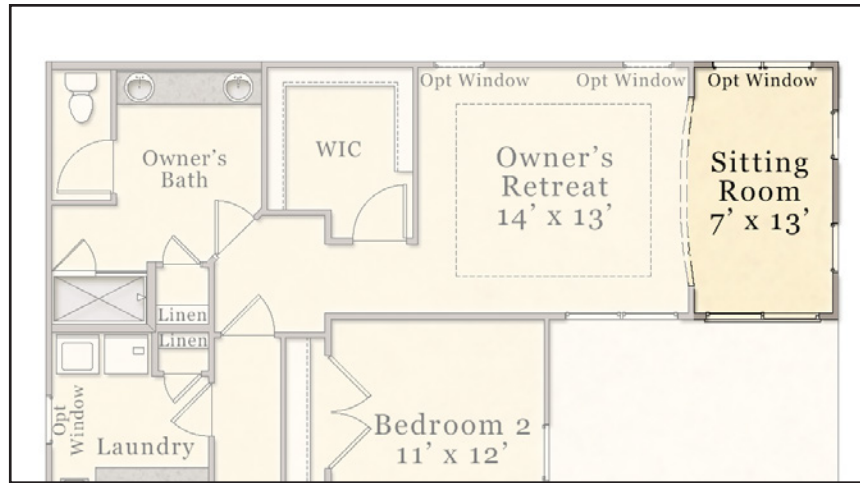

FIRST FLOOR

Approx. 1,994 Sq. Ft.

SECOND FLOOR

Approx. 821 Sq. Ft.

FIRST FLOOR OPTIONS

Sitting Room (Approx. 105 sq. ft.)

L-Shaped Shower