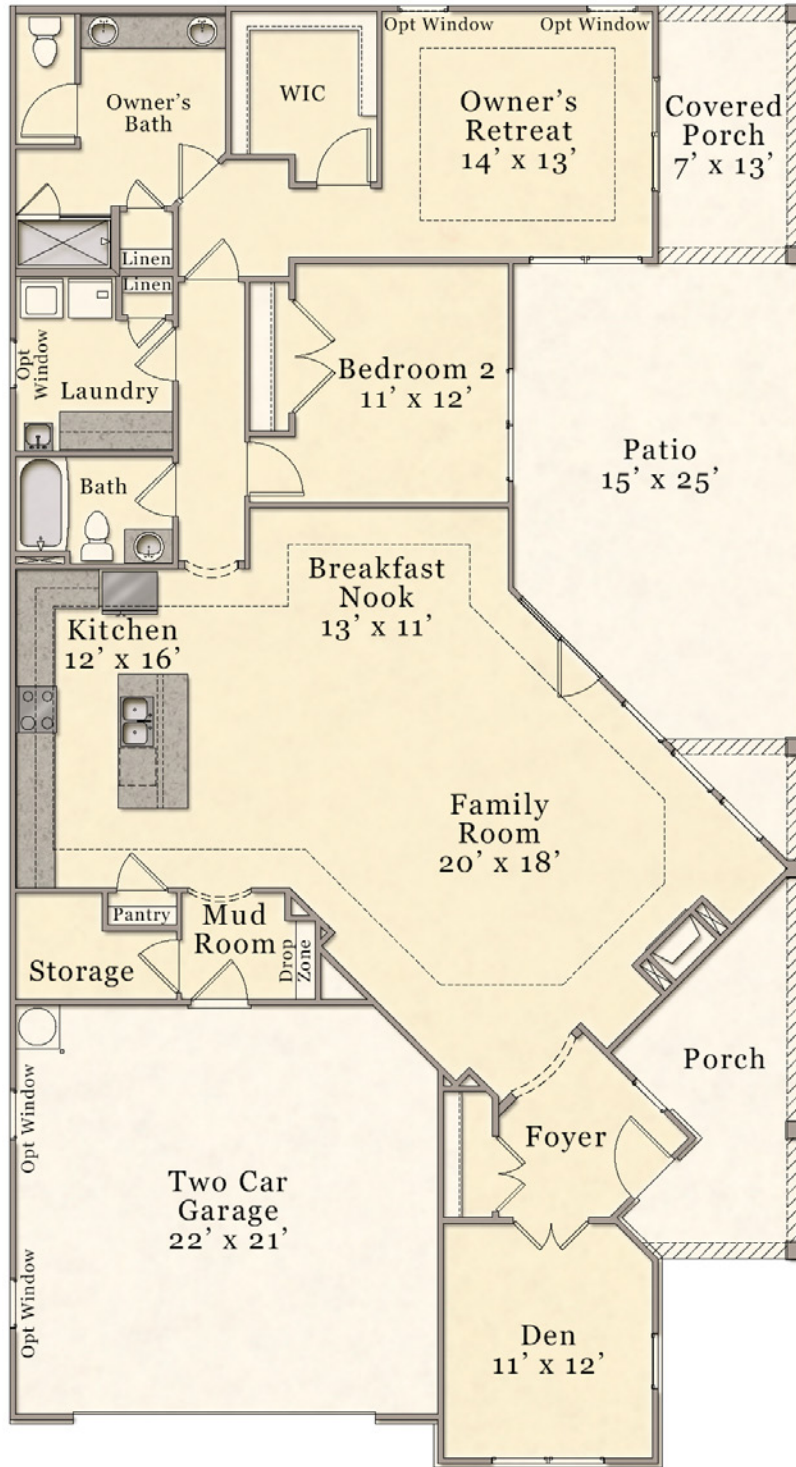

These plans are for marketing purposes only. Square footage and dimensions may vary and are not guaranteed. Specific features and options vary from home to home and from one community to another. We reserve the right to substitute equipment, materials and appliances with items of equal or higher value at our own discretion. Floor plans are the copyright protected property of McKee Homes. © 2017 McKee Homes. All rights reserved.

# FIRST FLOOR

Approx. 1,994 Sq. Ft.

# FIRST FLOOR OPTIONS

Sitting Room (Approx. 105 sq. ft.)

L-Shaped Shower