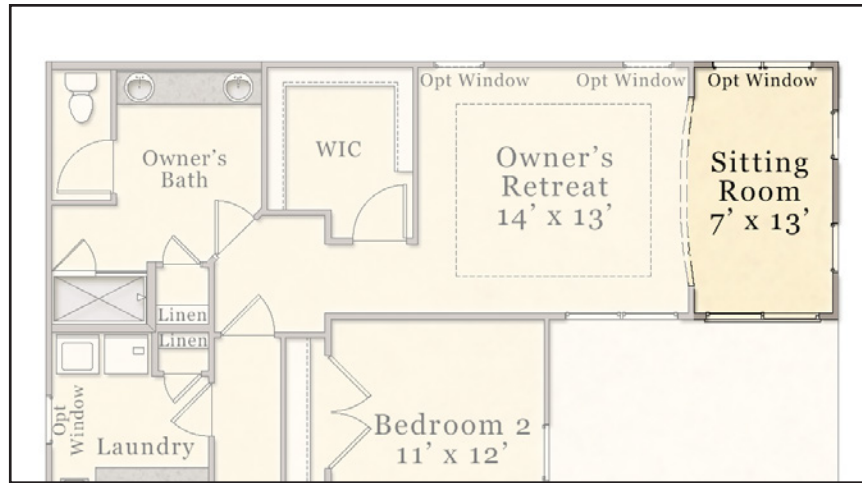

These plans are for marketing purposes only. Square footage and dimensions may vary and are not guaranteed. Specific features and options vary from home to home and from one community to another. We reserve the right to substitute equipment, materials and appliances with items of equal or higher value at our own discretion. Floor plans are the copyright protected property of McKee Homes. © 2017 McKee Homes. All rights reserved.

# FIRST FLOOR

Approx. 1,994 Sq. Ft.

# FIRST FLOOR OPTIONS

Sitting Room (Approx. 105 sq. ft.)

L-Shaped Shower