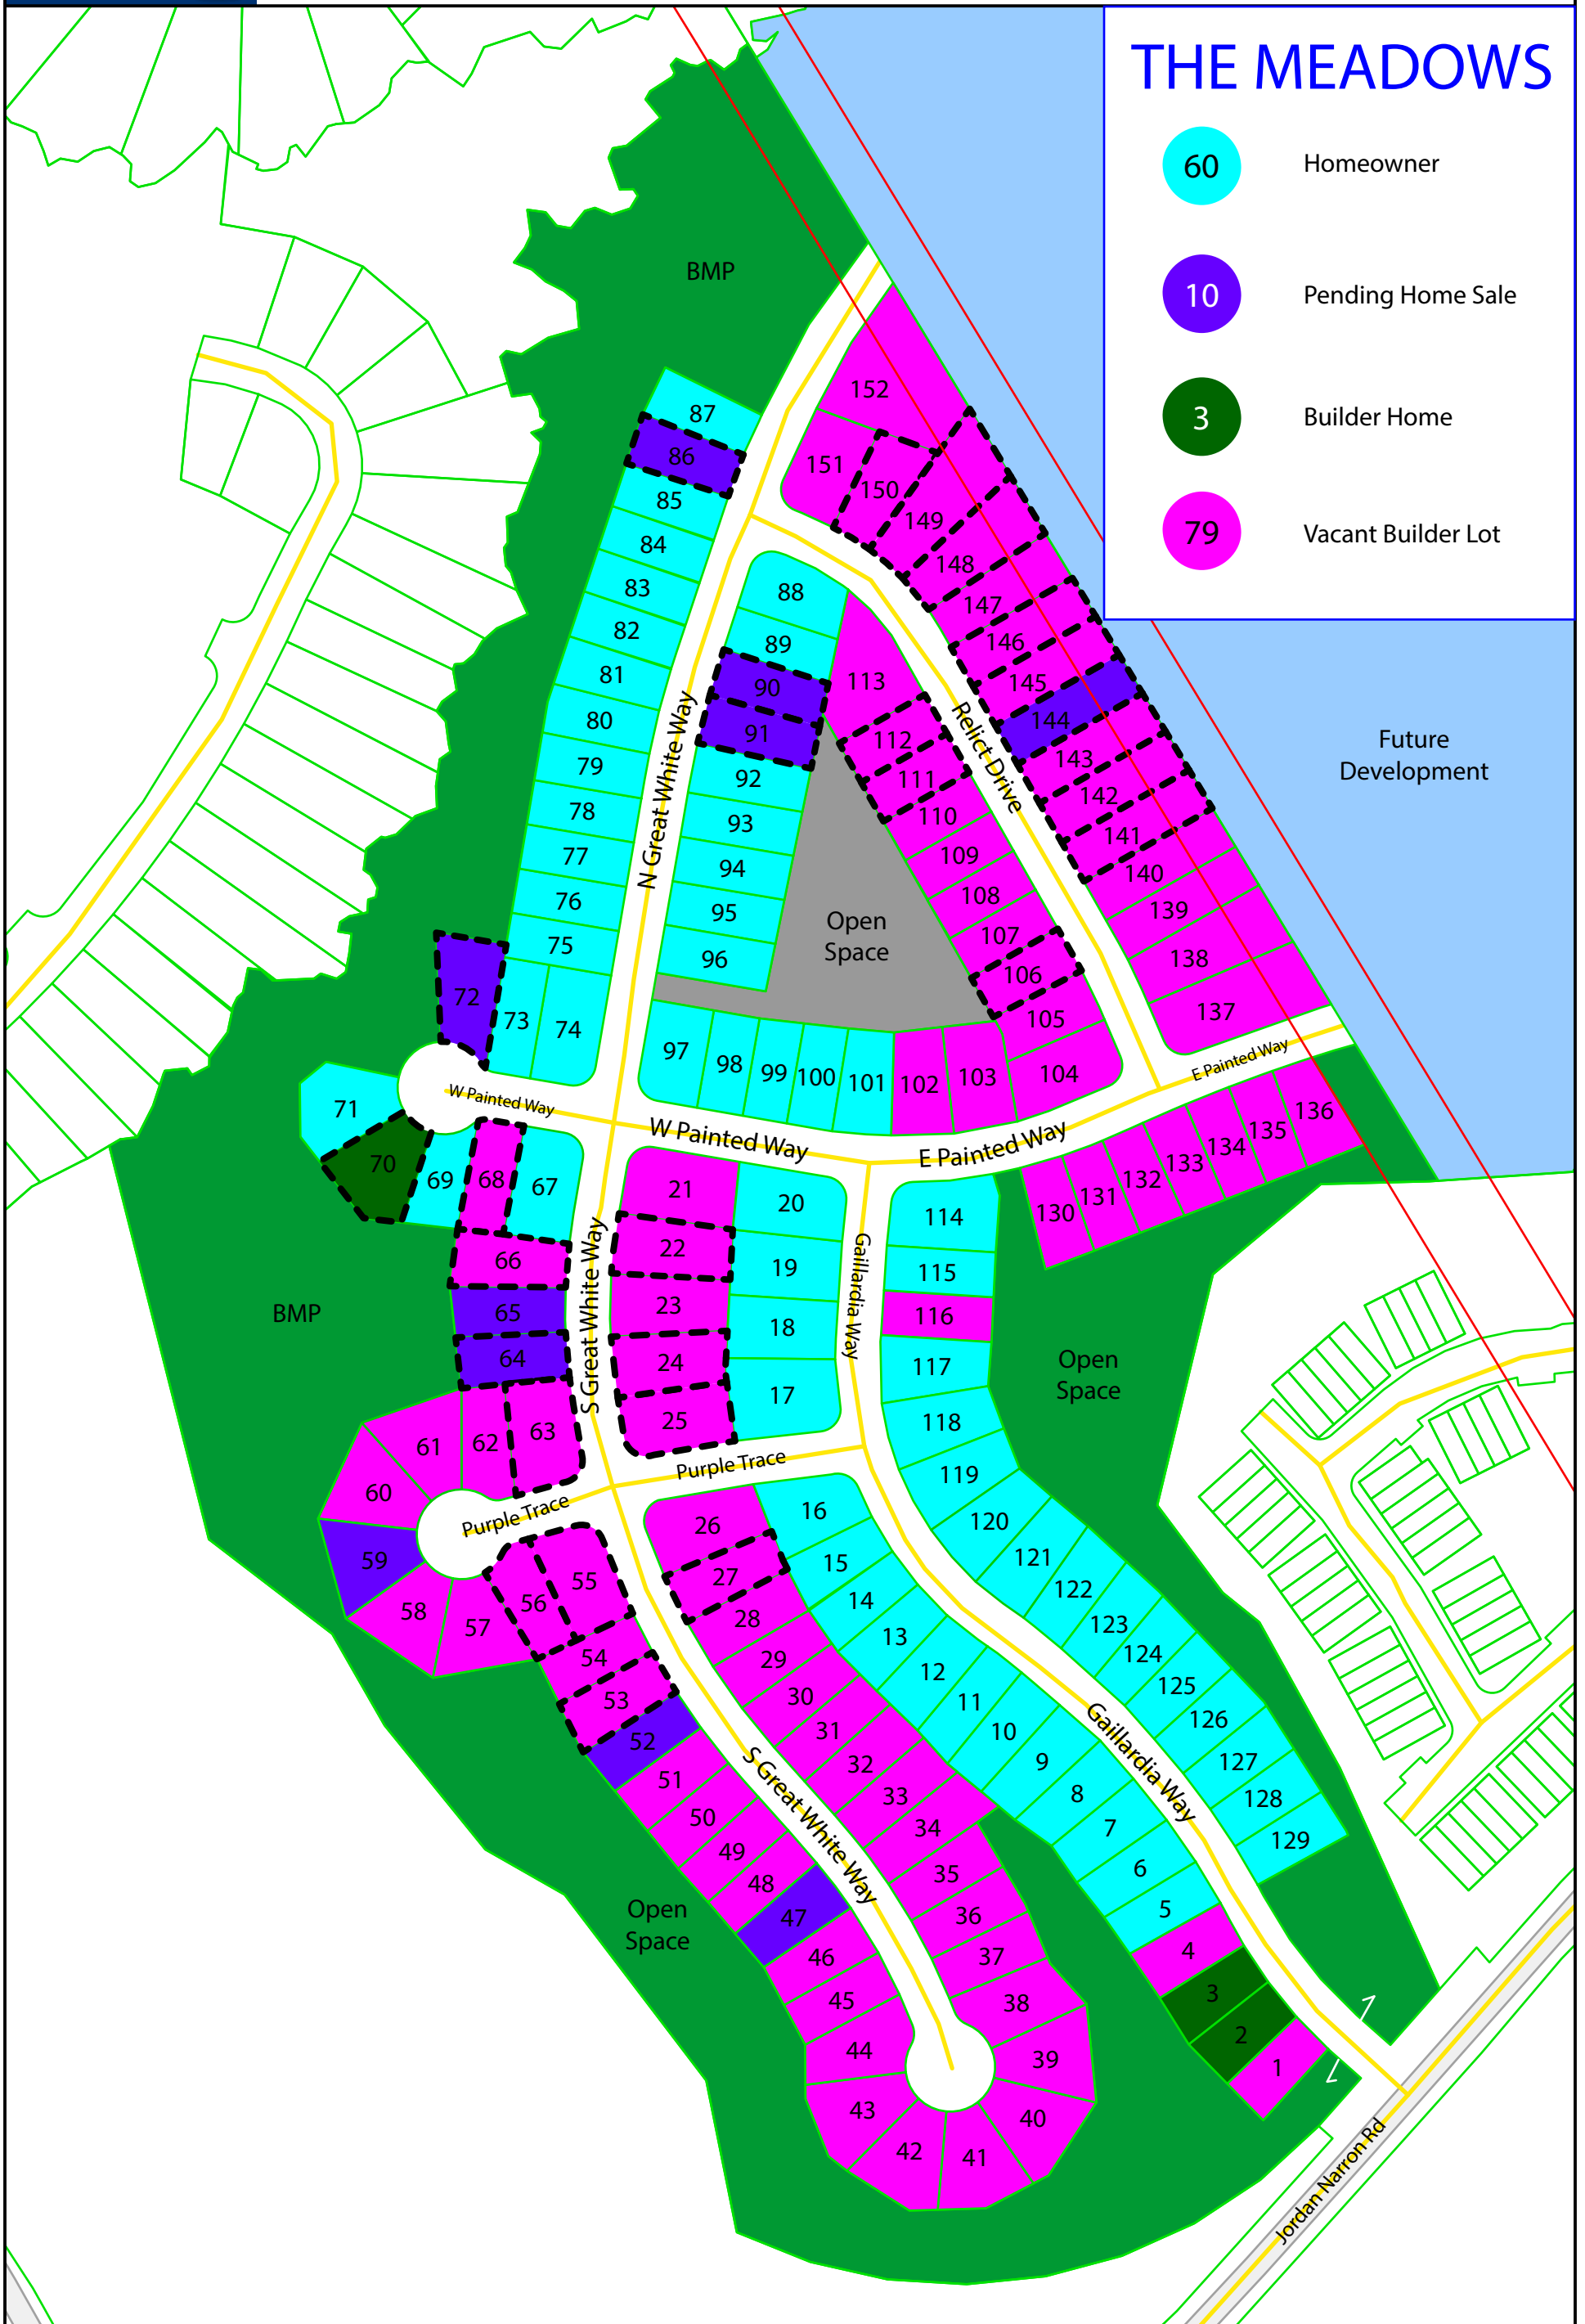

# THE MEADOWS

- 60 Homeowner
- 10 Pending Home Sale
- 3 Builder Home
- 79 Vacant Builder Lot

Scale: 1:2100 - 1 in. = 175 feet

(The scale is only accurate when printed portrait on a 11 x 17 size sheet with no page scaling.)