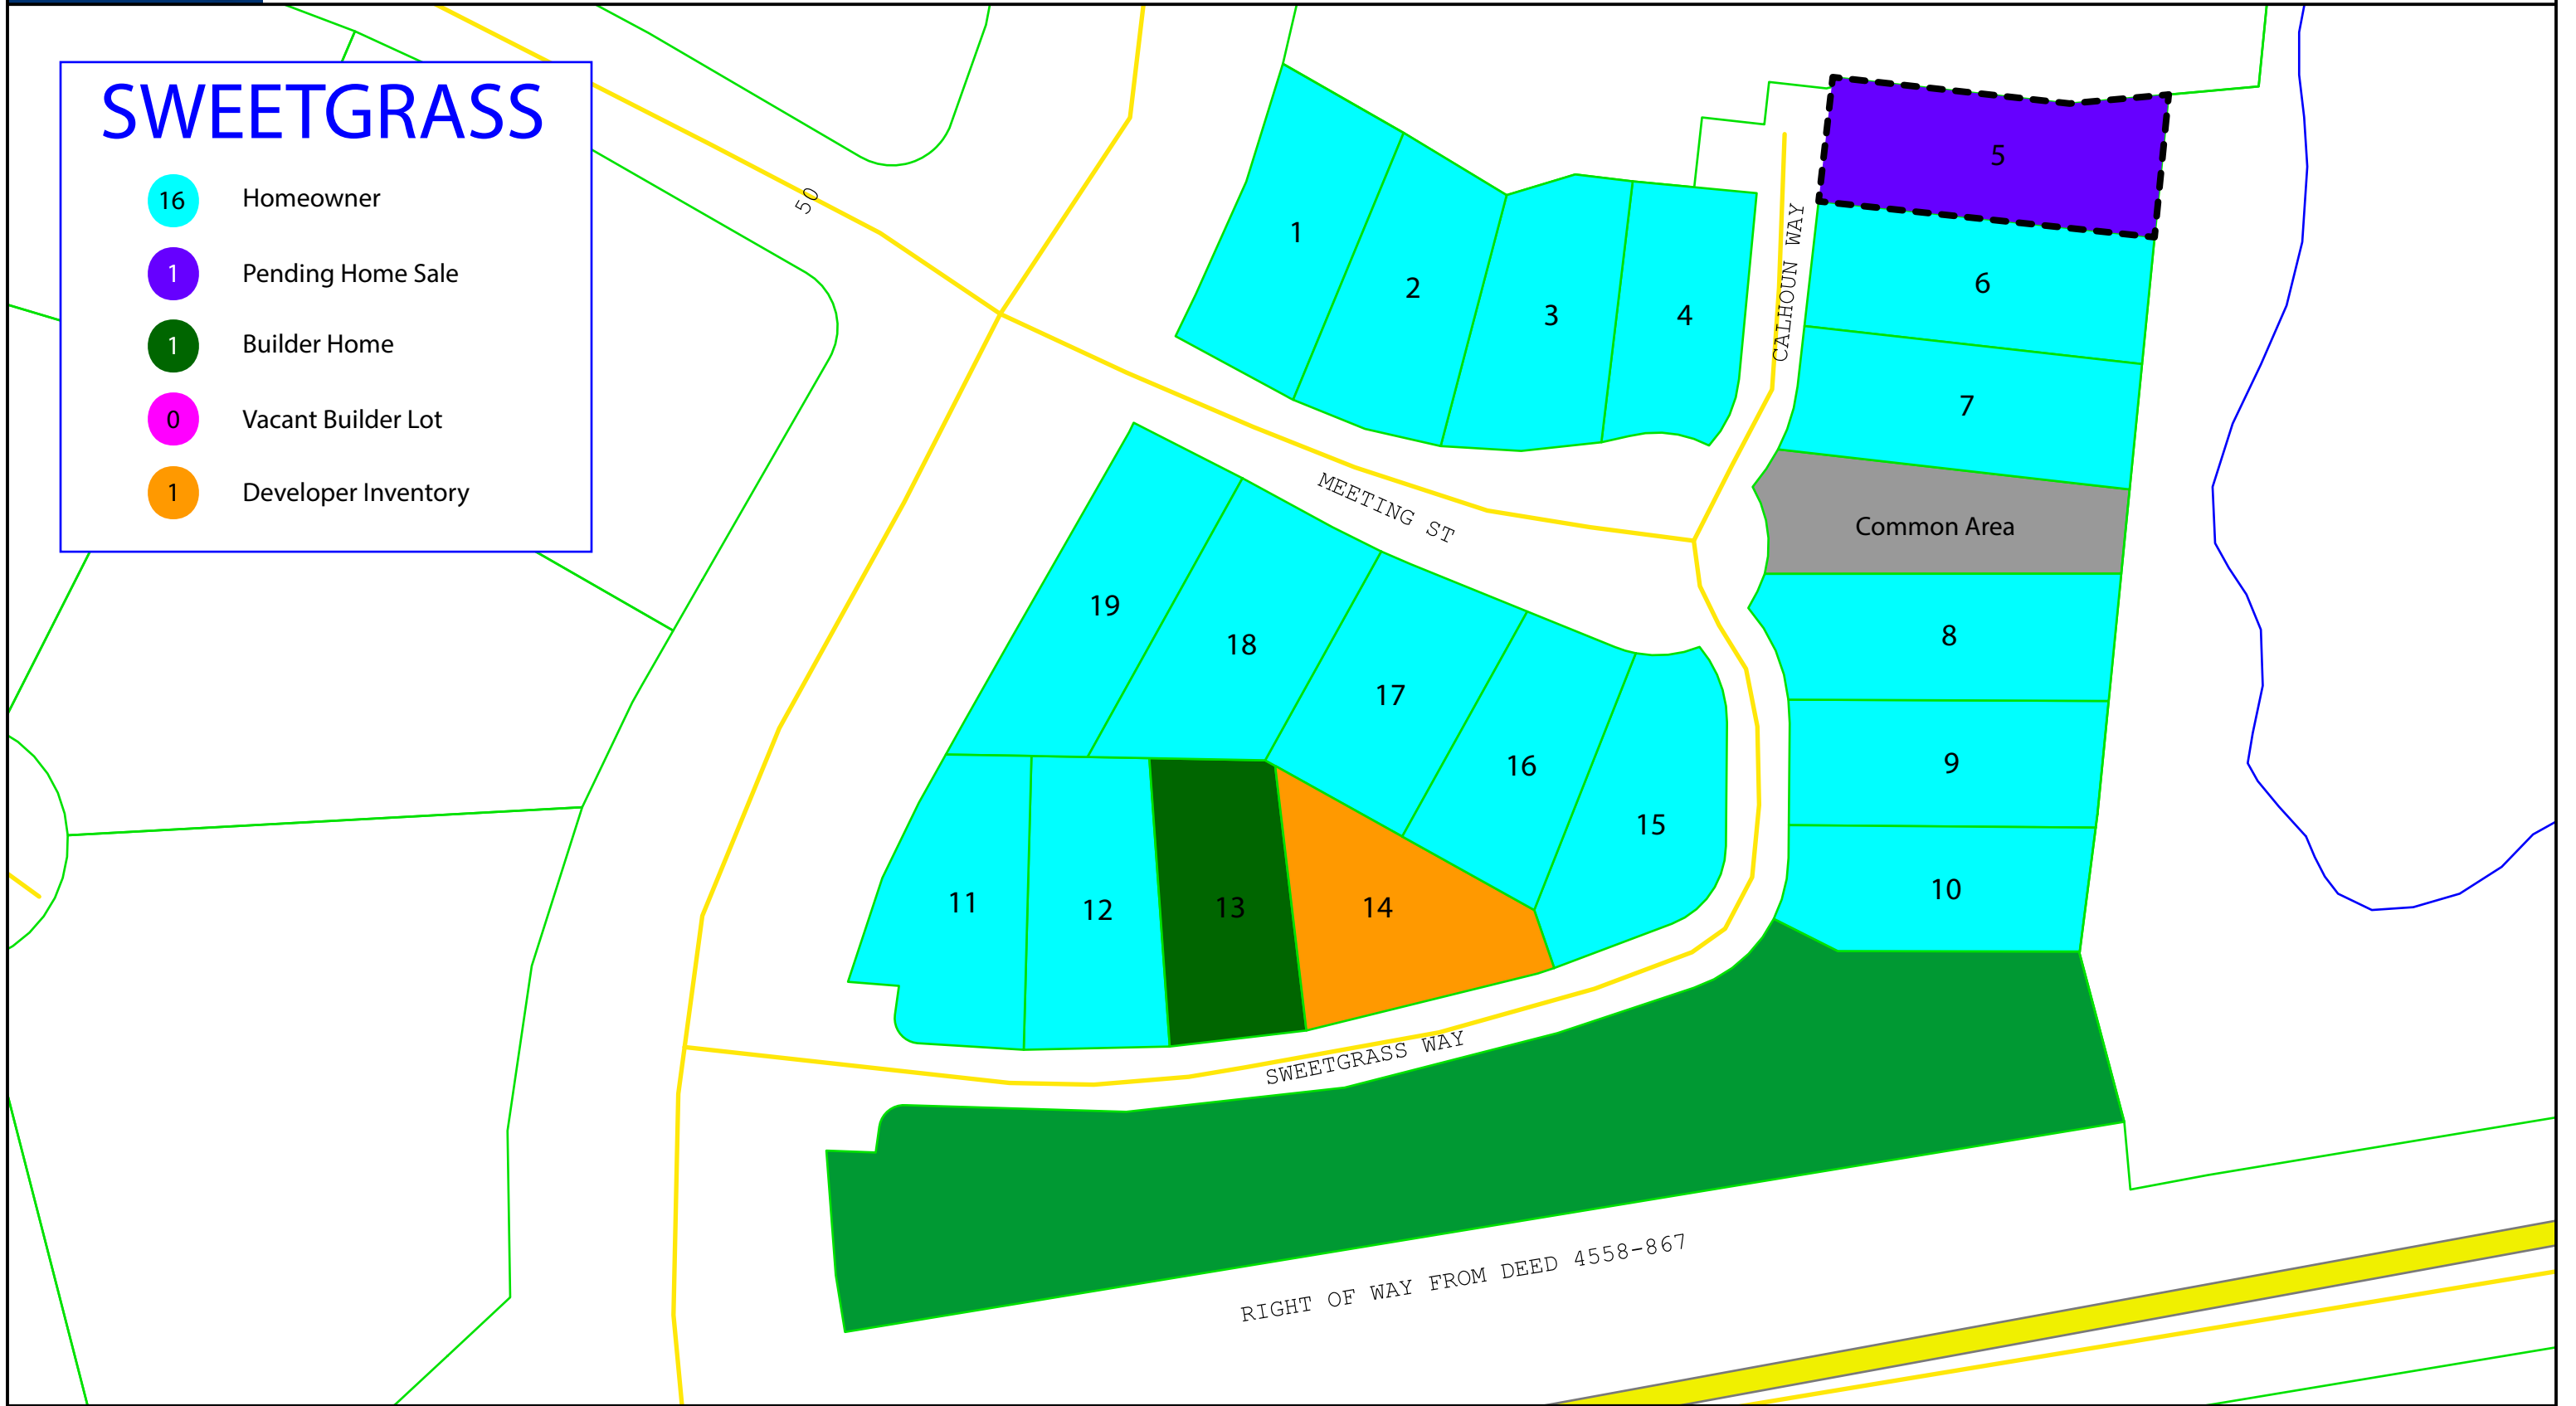

SWEETGRASS

- 16 Homeowner
- 1 Pending Home Sale
- 1 Builder Home
- 0 Vacant Builder Lot
- 1 Developer Inventory

Scale: 1:762 - 1 in. = 63.5 feet

(The scale is only accurate when printed landscape on a 11 x 17 size sheet with no page scaling.)